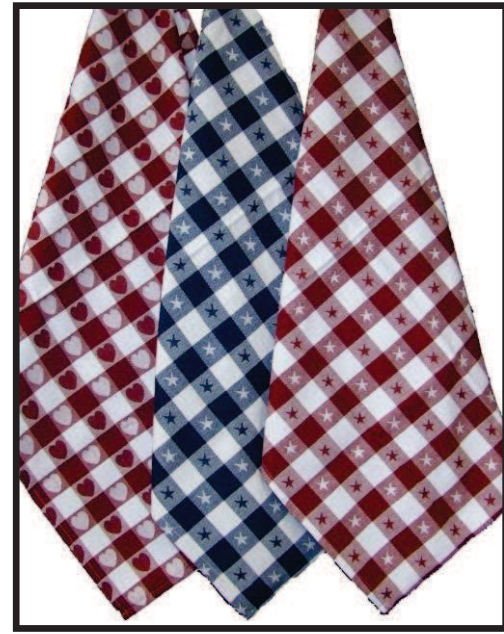

K309-N

K309-R

K307-R