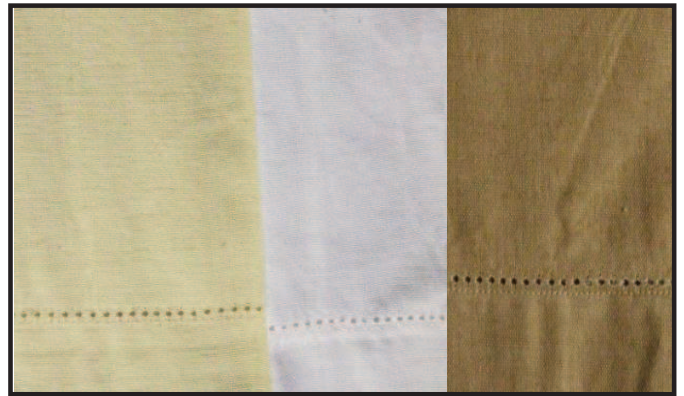

K361-CRE cream (14x20)	K362-CRE cream (17x27)
K361-WHI white (14x20)	K362-WHI white (17x27)
K361-WHE wheat (14x20)	K362-WHE wheat (17x27)