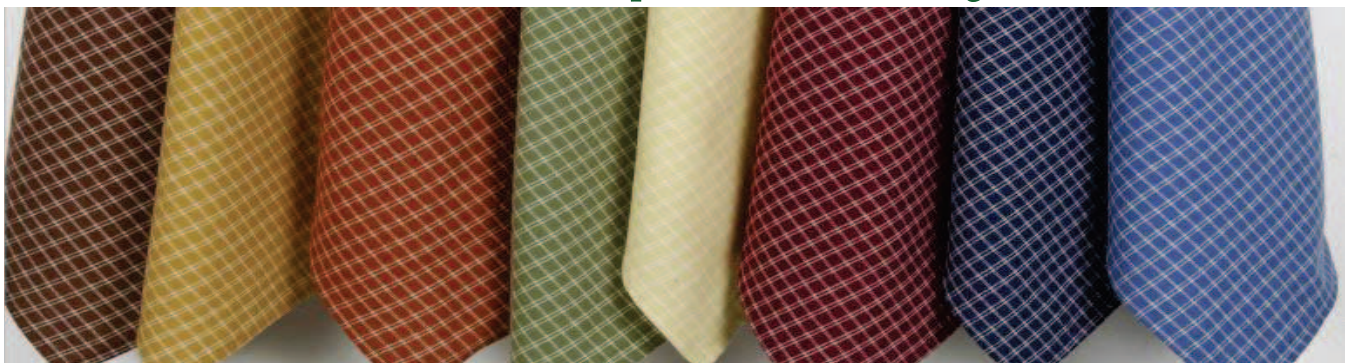

Plain weave window pane with cream background

K372-BRN

K372-PMK

K372-TC

K372-S

K372-D

K372-R

K372-N

K372-PB