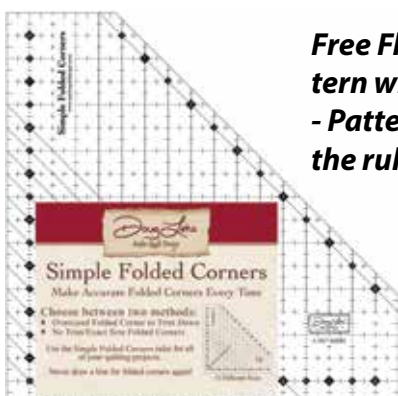

This pattern calls for the **Simple Folded Corners Ruler**

Antler Quilt Design - AQD  
**Simple Folded Corners Ruler**

AQDR1

**Free Flying Dutchman pattern with Purchase of AQDR1 - Pattern is a companion to the ruler.**

Antler Quilt Design - AQD  
**Rosettes** 67" x 84"

AQD 0242

AQD 0242G

**1 Q 10 Qs**

30490-12

Main

2<sup>2</sup>/<sub>3</sub>

26<sup>2</sup>/<sub>3</sub>