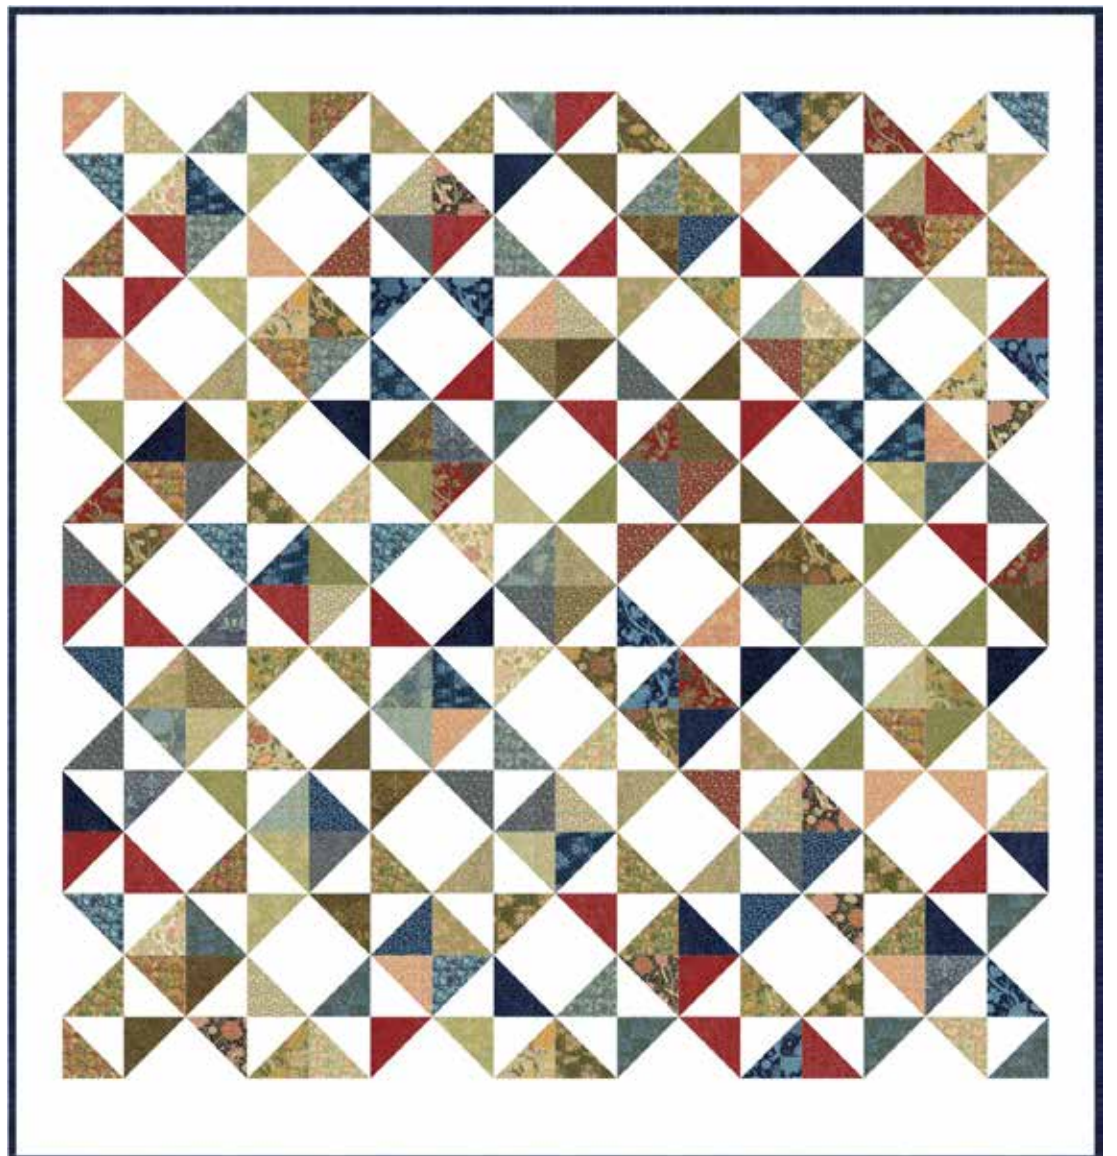

		<u>1 Q</u>	<u>10 Qs</u>		
Coach House Designs - CHD					
Metropolitan 56" x 56"		7300-13	Blocks & Border	1 ¹ / ₈	11 ¹ / ₄
		7301-12	Applique	1/4	2 ¹ / ₂
		7303-15*	Applique & Binding	7/8	8 ³ / ₄
CHD 1706		7304-11	Blocks & Applique	3/8	3 ³ / ₄
CHD 1706G		7304-13*	Blocks	5/8	6 ¹ / ₄
* denotes these fabrics are in the Low Cal Assortment		7305-14*	Blocks & Applique	3/4	7 ¹ / ₂
		7306-12	Blocks & Border	1 ¹ / ₈	18 ³ / ₄
		7306-13	Blocks & Applique	1/4	2 ¹ / ₂
		7307-20	Applique	1/8	1 ¹ / ₄
			Backing	3 ¹ / ₂	35

Yardages provided at the time of this printing may change. Please consult the printed pattern before cutting kits.

#TWO 72½" X 88½"

	#TWO	1 Q	10 Qs
 7300 19*	BRDR	1¾	17½
 7303 15*	BLKS, BRDR	1¼	12½
 7303 19*	BLKS	1	10
 7304 11	BLKS	1	10
 7304 15*	BLKS	2	20
 7306 12	BLKS	2¾	27½
 7303 15*	BIND	¾	7½
	BACK	6	60

#ONE 70½" X 74½"

10 quilts
featured in this book.
4 different groups used to
make the quilts.

Designs by Lavender Lime - DLL
The Gallery

DLL 80 

DLL 80G 

* denotes these fabrics are in the
Low Cal Assortment

#FOUR 64½" X 64½"

#THREE 12½" X 54½"

9900 98

#THREE 1 Q 10 Qs

BLOCKS 1¼ 12½

7300 13

BLOCKS ¼ 2½

7303 15*