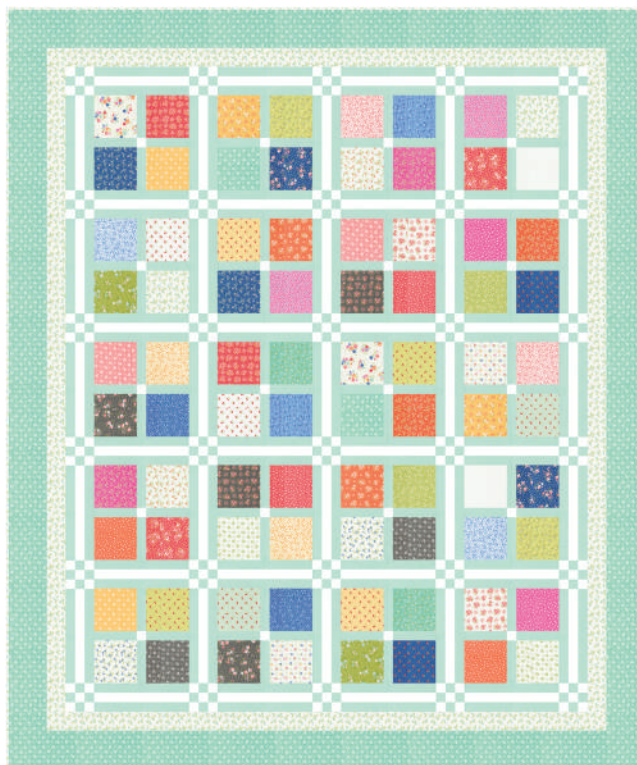

NOVEMBER DELIVERY

•40 Prints •100% Premium Cotton
Precuts include all 40 skus.

KIT
29190

CQ 215 All Around Star 68" x 68" LC Friendly
by Corey Yoder

Cali & Co. by Corey Yoder of Coriander Quilts

CQ 218 Barn Star 8 40" x 40"
by Corey Yoder

CQ 217 Like A Charm 67" x 80" PP Friendly
by Corey Yoder

CQ 101 Dashing 60" x 72" F8 Friendly
by Corey Yoder

CQ 216 Jelly Roll Jackpot 70" x 70" JR Friendly
by Corey Yoder