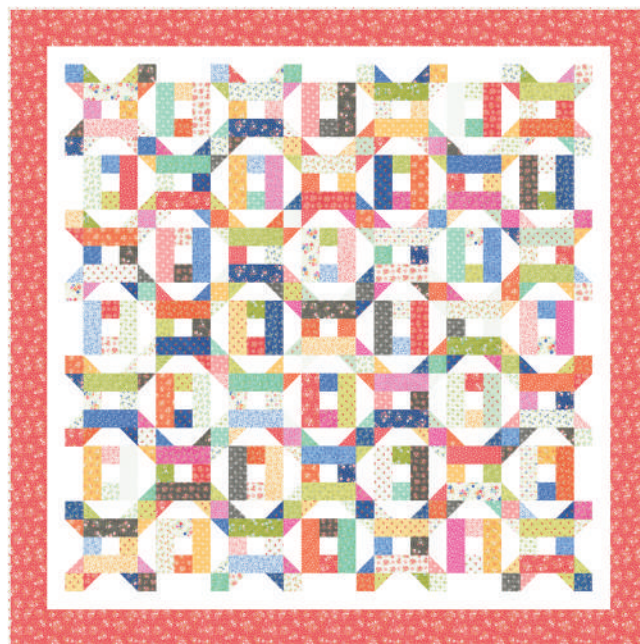

NOVEMBER DELIVERY

•40 Prints •100% Premium Cotton
Precuts include all 40 skus.

KIT
29190

CQ 215 All Around Star 68" x 68" LC Friendly
by Corey Yoder

Cali & Co. by Corey Yoder of Coriander Quilts

CQ 218 Barn Star 8 40" x 40"
by Corey Yoder

CQ 217 Like A Charm 67" x 80" PP Friendly
by Corey Yoder

CQ 101 Dashing 60" x 72" F8 Friendly
by Corey Yoder

CQ 216 Jelly Roll Jackpot 70" x 70" JR Friendly
by Corey Yoder