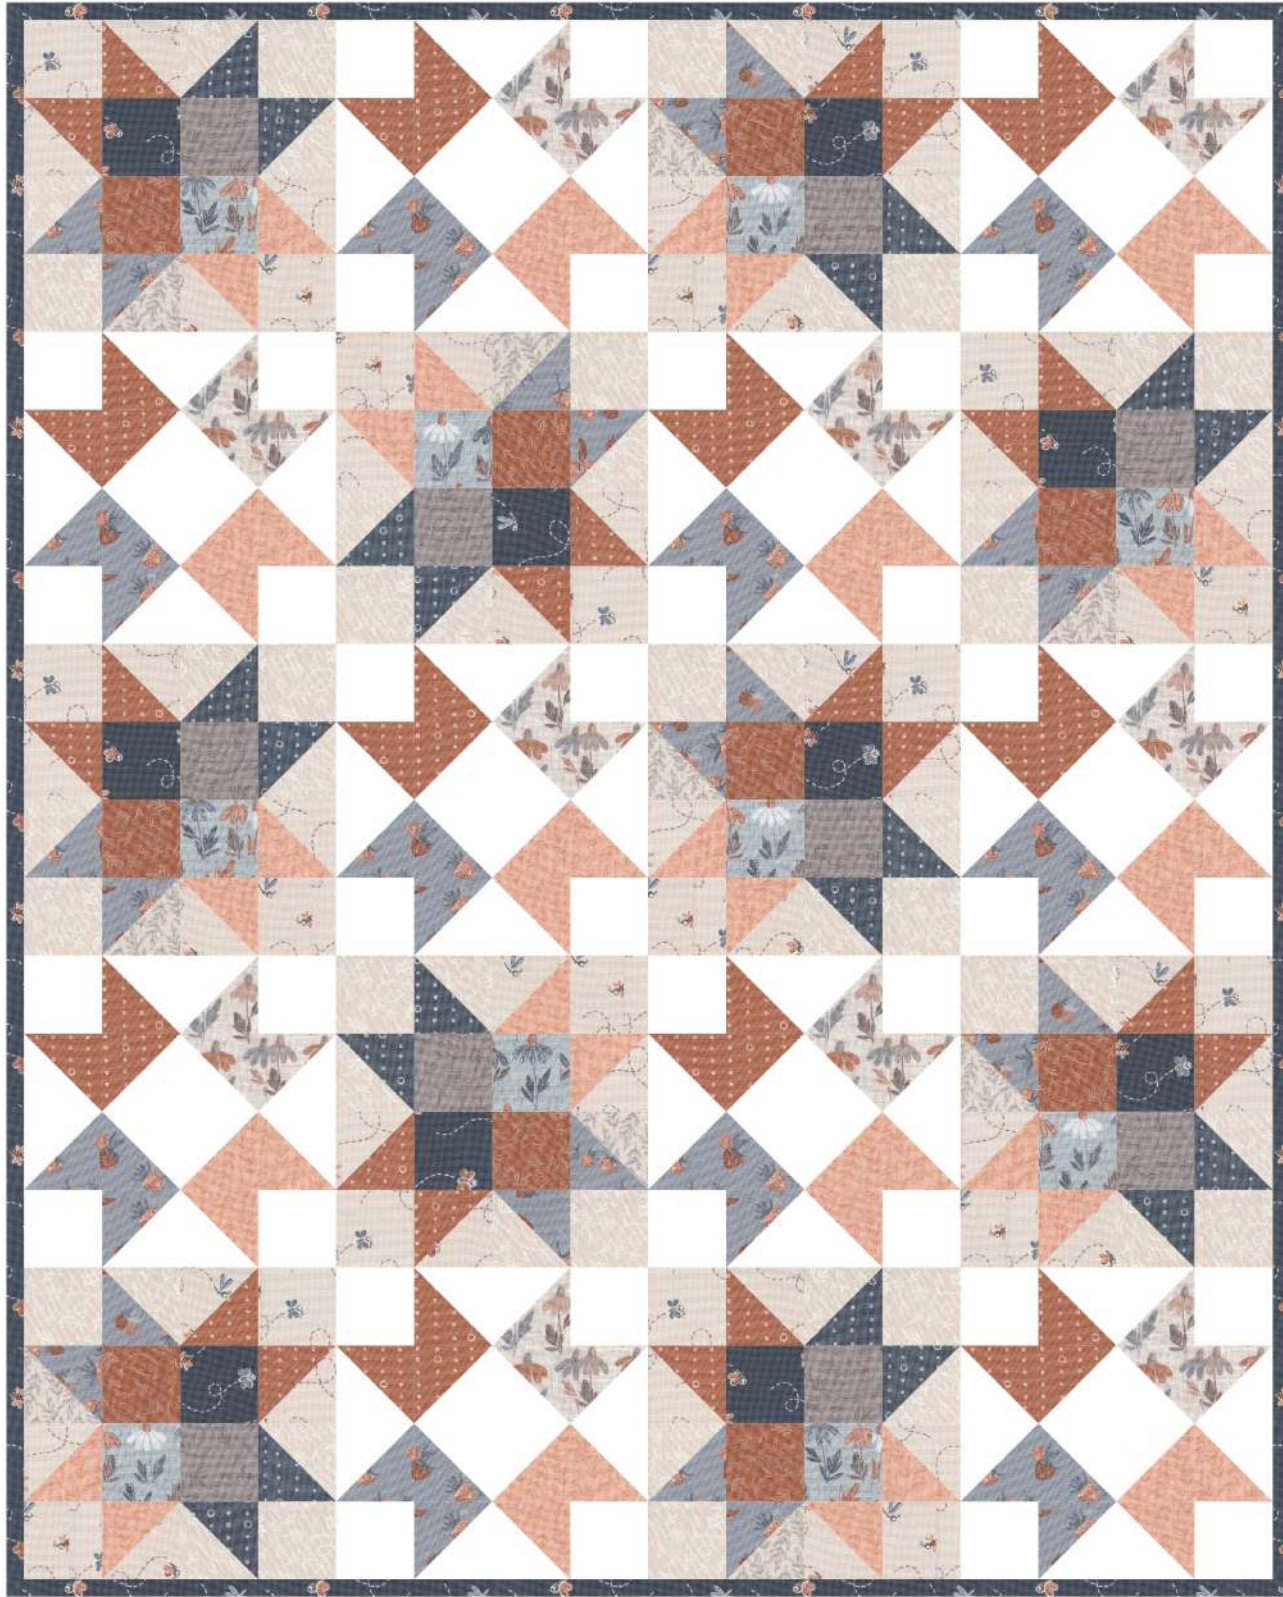

FQ

2 1/2 yds

NOVEMBER DELIVERY

Sunny by Splendid Speck
SS 495 • 40" x 50" • Retail

Yardage Requirements

	1 Quilt	10 Quilts
 39031 11 7 52106 80990 1	Blocks 1/4 yd	2 1/2 yds
 39031 19 7 52106 80991 8	Blocks 1/8 yd	1 1/4 yds
 39032 21 7 52106 80995 6	Blocks 3/8 yd	3 3/4 yds
 39033 11 7 52106 80996 3	Blocks 1/2 yd	5 yds
 39033 22 7 52106 80998 7	Blocks 1/8 yd	1 1/4 yds
 39034 11 7 52106 80999 4	Blocks 1/2 yd	5 yds
 39034 14 7 52106 81000 6	Blocks 1/8 yd	1 1/4 yds
 39034 15 7 52106 81001 3	Blocks 1/8 yd	1 1/4 yds
 39035 12 7 52106 81004 4	Blocks 3/8 yd	3 3/4 yds
 39038 14 7 52106 81013 6	Blocks 3/8 yd	3 3/4 yds
 39038 22 7 52106 81015 0	Blocks 1/8 yd	1 1/4 yds
 9900 97 7 52106 56994 2	Background 1 1/8 yd	11 1/4 yds