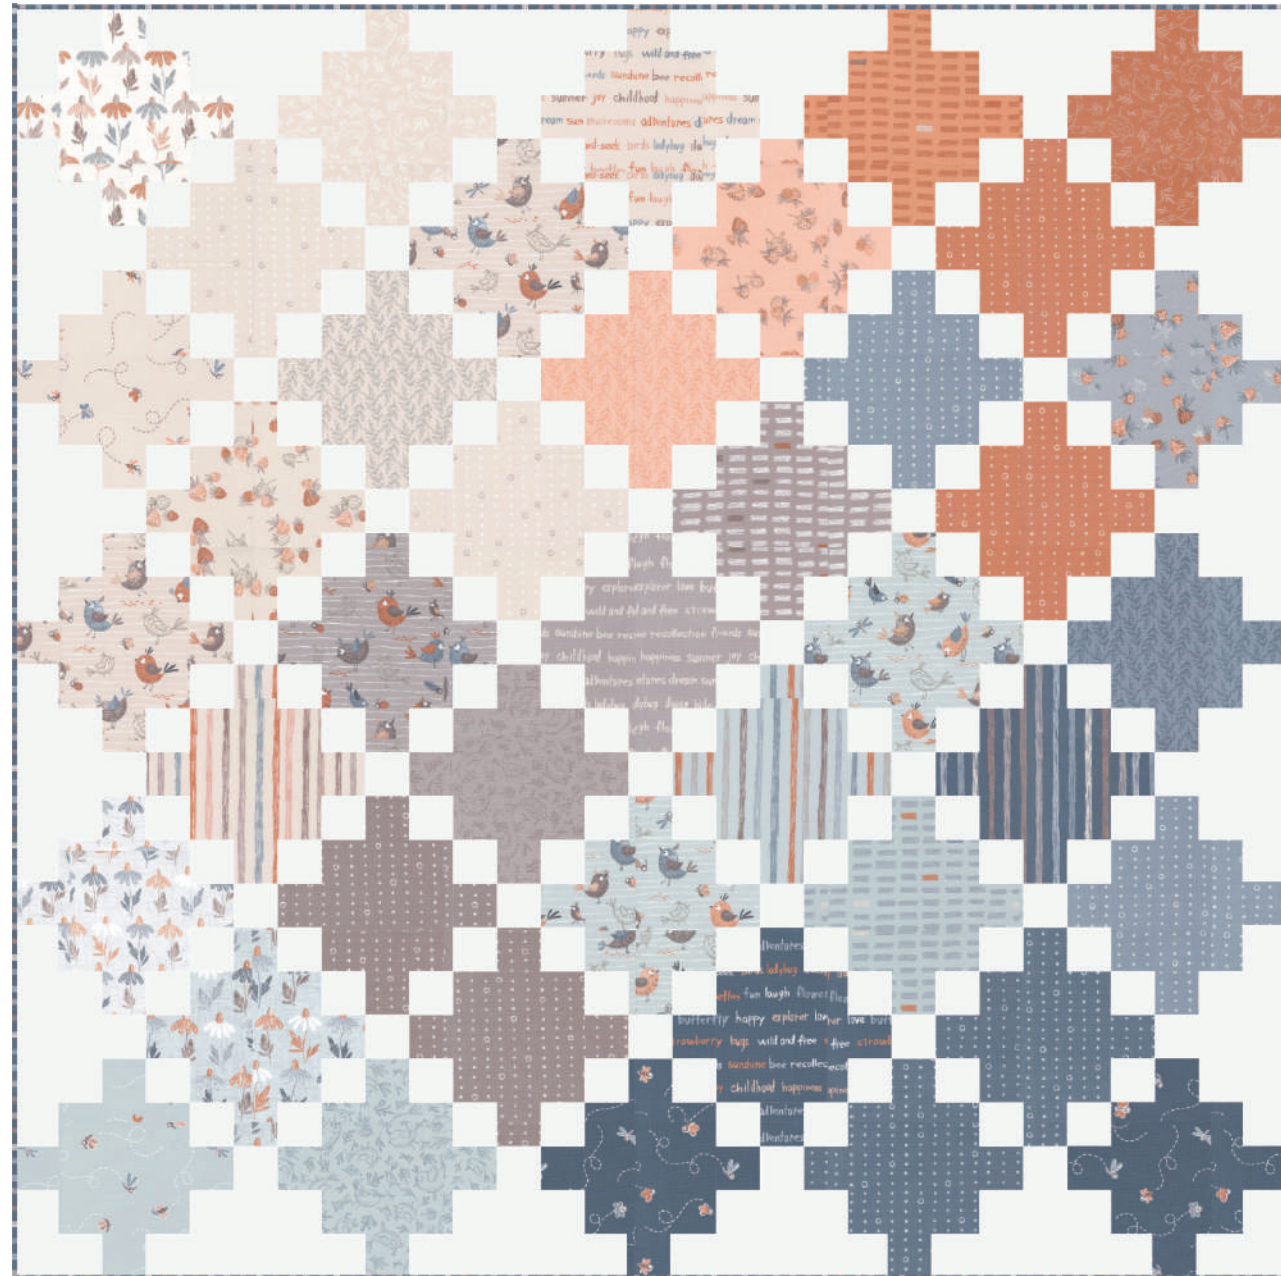

CHIRP [ELENAUMO]

moda
FABRICS + SUPPLIES®

NOVEMBER DELIVERY

Yardage Requirements

	39030PP 7 52106 80986 4	1 Quilt	10 Quilts
		Blocks	
	39038 16 7 52106 81014 3	1 PP	10 PPs
		Blocks	
	9900 200 7 52106 96726 7	1/8 yd	1 1/4 yds
		Background	
	39038 11 7 52106 81012 9	2 yds	20 yds
		Backing	
	39037 22 7 52106 81011 2	3 1/2 yds	35 yds
		Binding	
		1/2 yd	5 yds

Judson Quilt by Branch & Blume
BNB 2407 • 48 1/2" x 48 1/2" • Retail

7 62998 50013 8

Light Version

Dark Version

Light Version

Yardage Requirements	1 Quilt	10 Quilts
 39030LC	Blocks	
	1 LC	10 LCs
 9900 200	Background	
	1 1/2 yds	15 yds
 39037 22	Binding	
	1/2 yd	5 yds
 39031 19	Backing	
	4 yds	40 yds

	39030LC 7 52106 80984 0	1 Quilt	10 Quilts
	9900 182 7 52106 92491 8	Blocks	
	39038 11 7 52106 81012 9	1 LC	10 LCs
	39030 19 7 52106 80989 5	Background	
	39034 19 7 52106 81002 0	3/4 yd	7 1/2 yds
		Border	
		1/3 yd	3 1/3 yds
		Backing	
		3 1/3 yds	33 1/3 yds
		Binding	
		1/3 yd	3 1/3 yds

FQ

10 Quilts

2 1/2 yds

39038 22

7 52106 81016 7

Blocks

FQ

2 1/2 yds