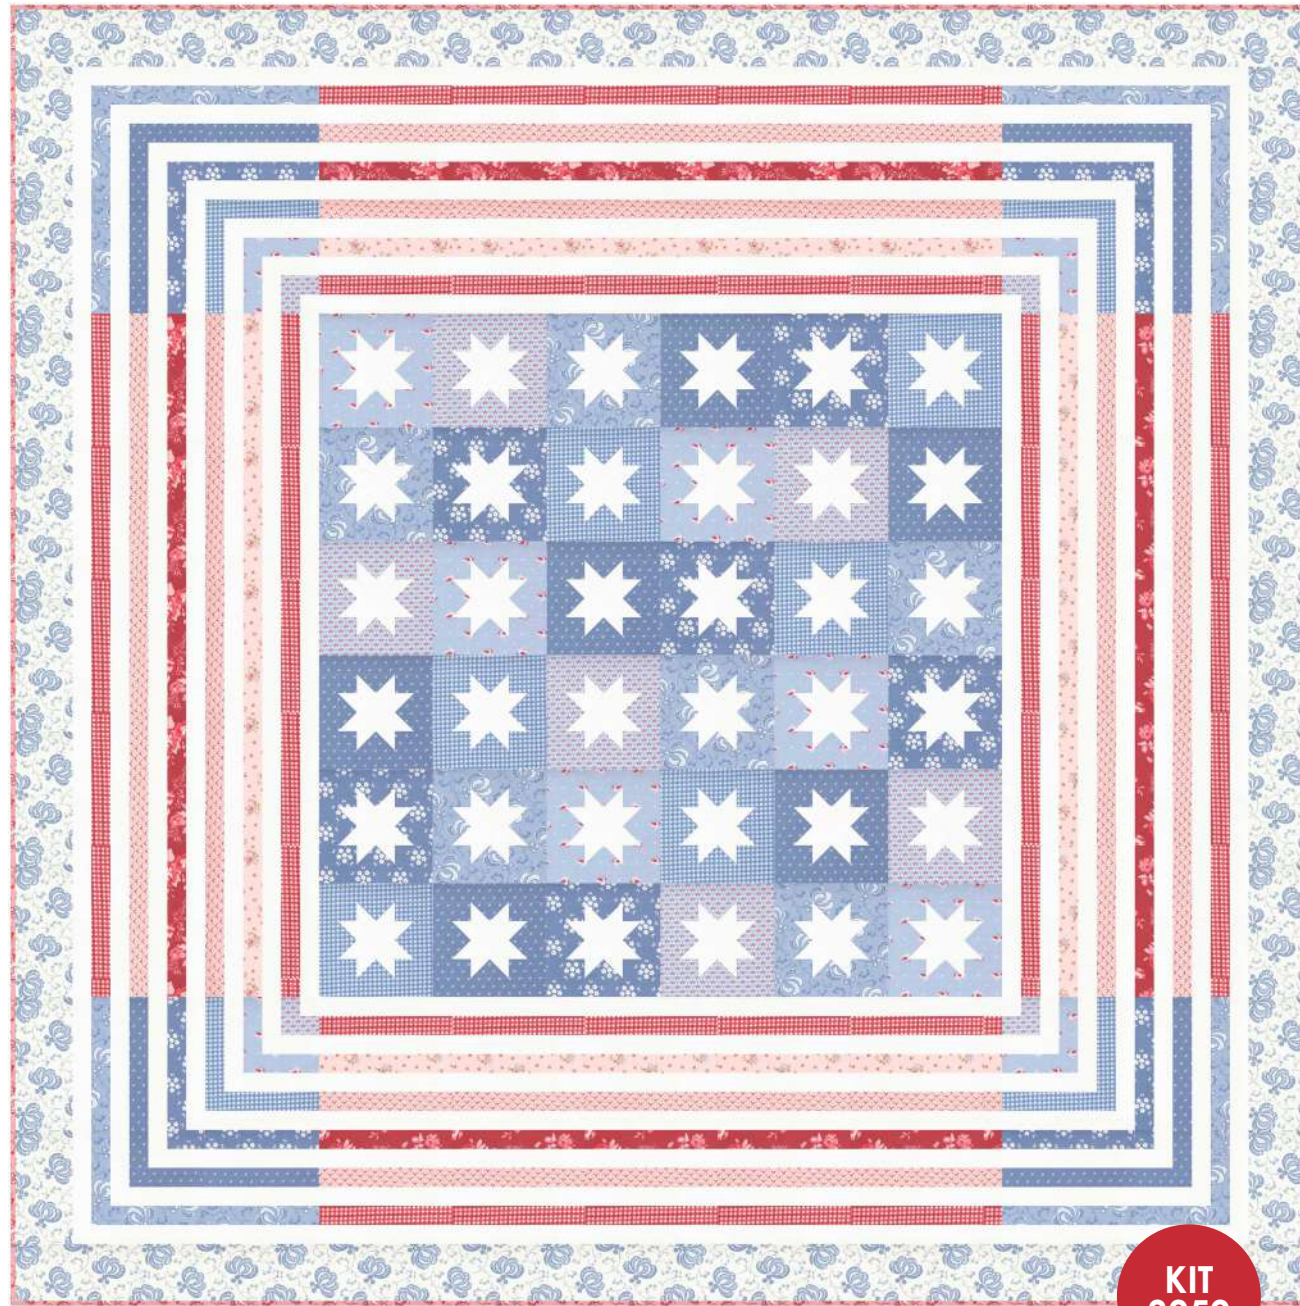

NOVEMBER DELIVERY

**KIT
3050**

My Home Sweet Home by Wendy Sheppard
WS 81 • 68" x 68" • Retail

WS 81
Retail

KIT3050
Retail

KIT3050DT
Digital Top*

*Ask your sales professional
for more information.

Yardage Requirements