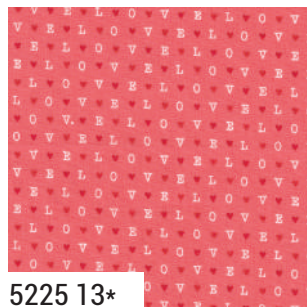

5221 11*

moda NOVEMBER DELIVERY

Love Blooms → Lella Boutique

5223 14*

5224 14*

5222 14

5230 34

5225 14*

5220 14*

5221 14*

5222 13*

5224 13

5230 33

5221 13

5220 13*

5225 13*

JR

LC

MC

PP

NOVEMBER DELIVERY

*28 Prints *100% Premium Cotton
 AB includes all 28 skus. HBs, JRs, LCs, MCs & PPs include 28 skus with two each of
 5220-11, 12, 14, 5221-11, 12, 14, 5222-11, 12, 5223-11, 13, 5225-11 & 12.