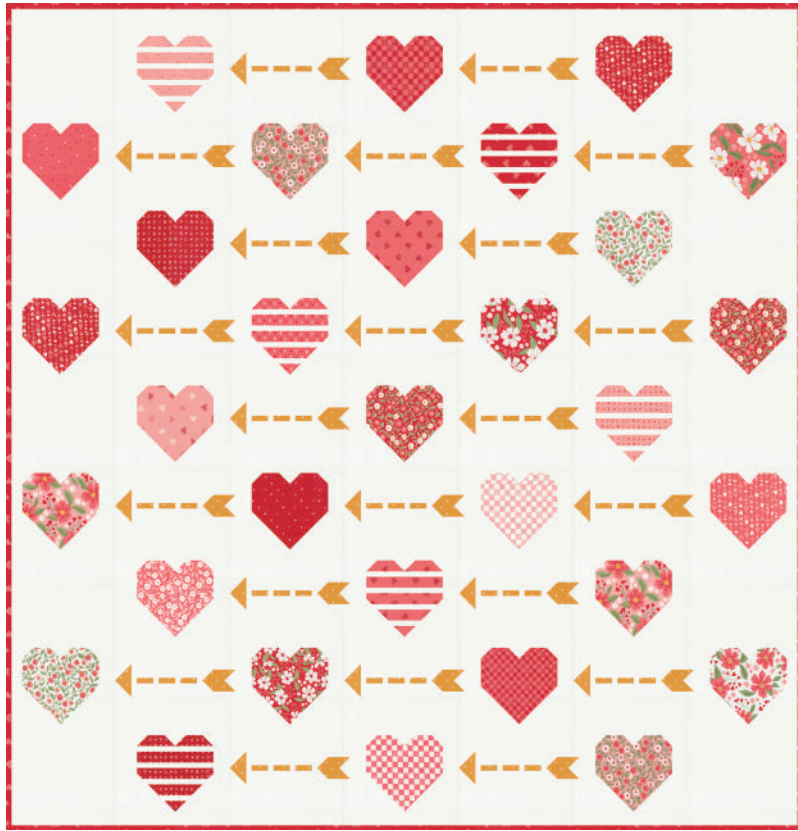

projects

LB 236 Playing Cupid 73 1/2" x 76 1/2" LC Friendly
by Lella Boutique