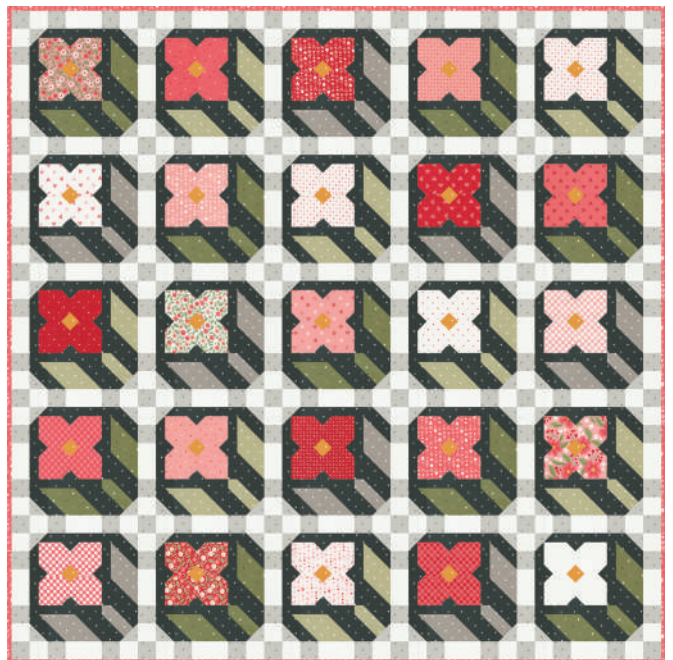

LB 238 Flower Press 72 1/2" x 72 1/2"
LC or F8 Friendly by Lella Boutique