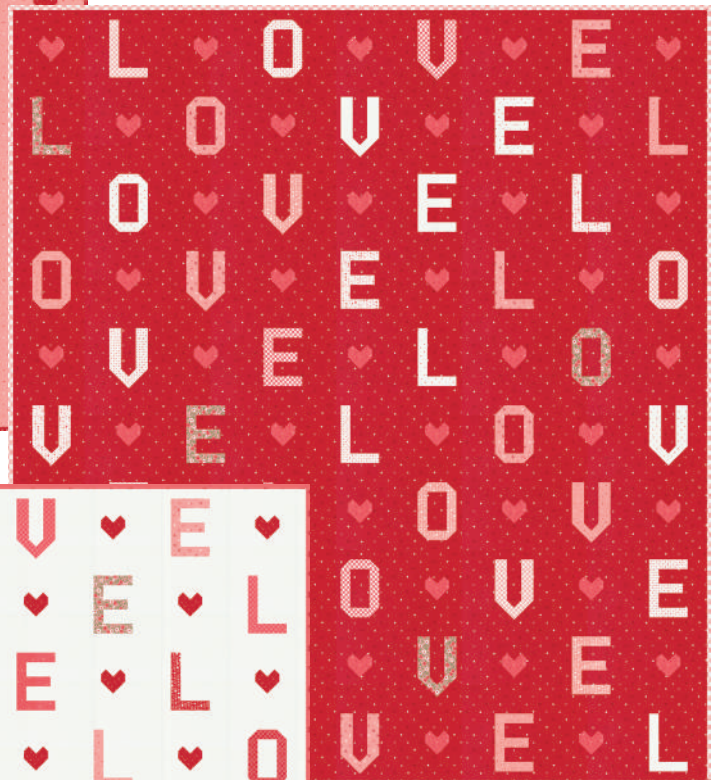

JR

LC

MC

PP

NOVEMBER DELIVERY

*28 Prints *100% Premium Cotton
 AB includes all 28 skus. HBs, JRs, LCs, MCs & PPs include 28 skus with two each of
 5220-11, 12, 14, 5221-11, 12, 14, 5222-11, 12, 5223-11, 13, 5225-11 & 12.

projects

LB 236 Playing Cupid 73 1/2" x 76 1/2" LC Friendly
by Lella Boutique

LB 239 Beloved 74 1/2" x 82 1/2" AB Friendly
by Lella Boutique

LB 238 Flower Press 72 1/2" x 72 1/2"
LC or F8 Friendly by Lella Boutique

Love Blooms → *Lella Boutique*

Pink

Red

White

LB 237 L-O-V-E 72 1/2" x 80 1/2"
F8 Friendly by Lella Boutique