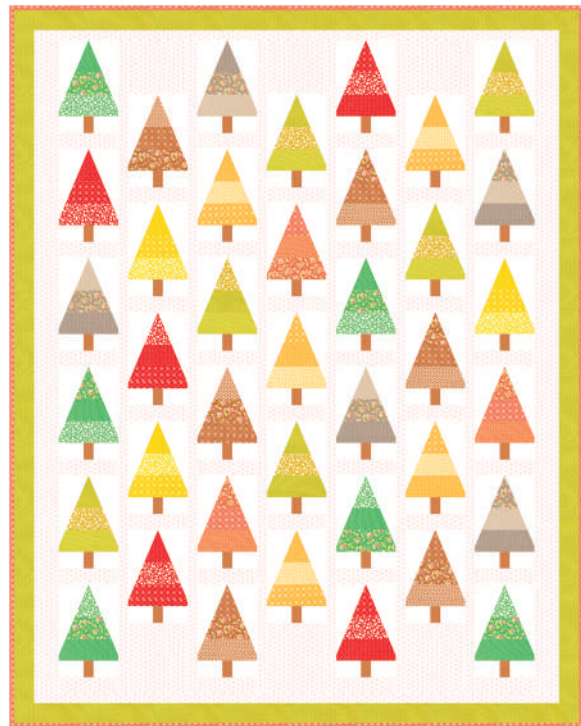

LC

MC

PP

JANUARY DELIVERY

•40 Prints •100% Premium Cotton
Precuts include all 40 skus. Assortments and precuts do not include Eyelet Coordinates.

20488 29 CANTALOUPE

20488 68 CORAL

20488 67 STRAWBERRY

Eyelet Coordinates

projects

FT 1201 Hazel & Blooms
76 1/2" x 90 1/2" LC Friendly

FT 1203 Nutmeg Stars II 73" x 73"

FT 2001 Piazza 64 1/2" x 64 1/2"
Additional option with sashing available

FT 2003 Trees in Tuscany
52 1/2" x 72 1/2" F8 Friendly