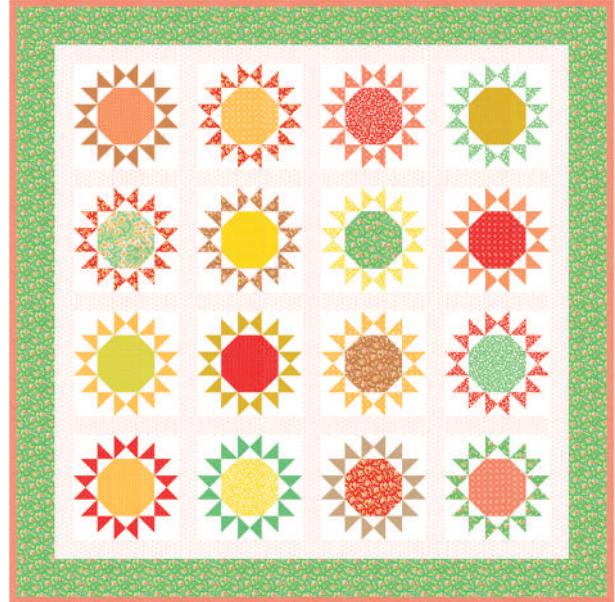

FT 1203 Nutmeg Stars II 73" x 73"