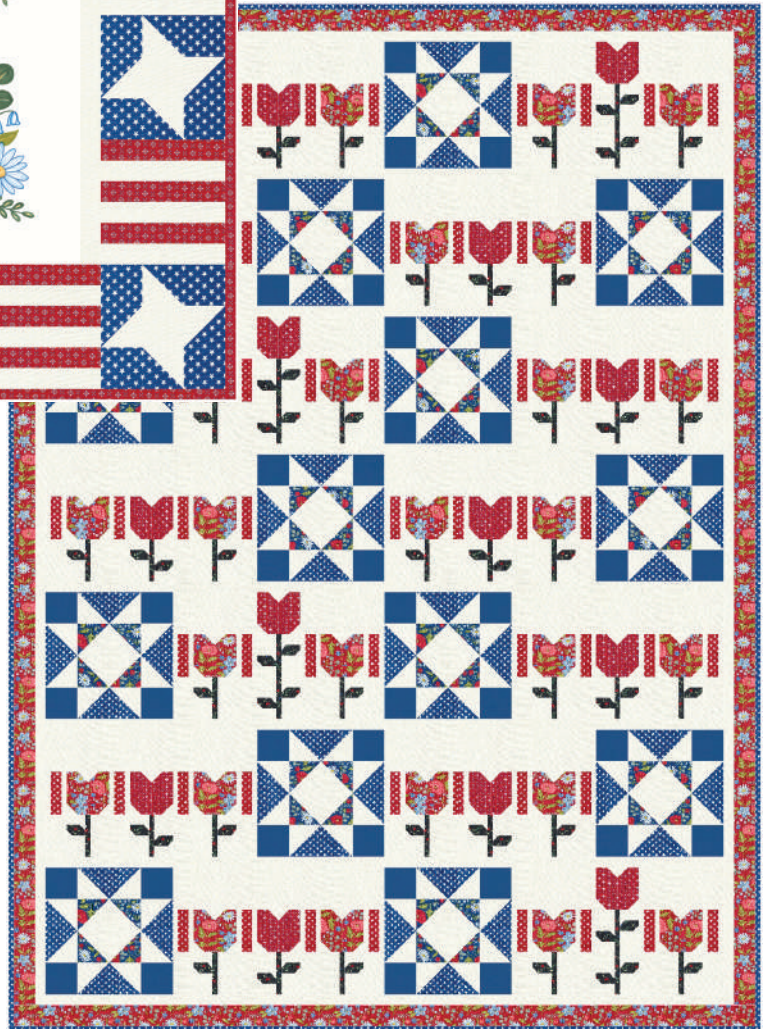

CHE 2415 Stars & Blooms 70" x 96"
by Coach House Designs