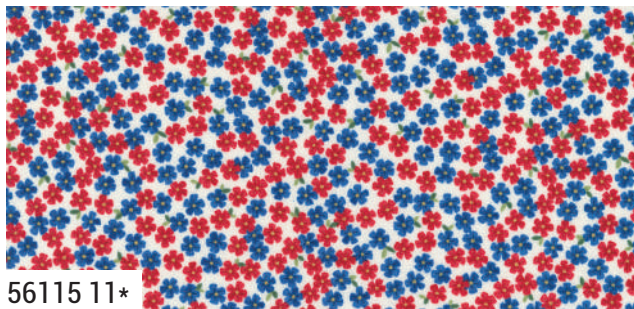

JANUARY DELIVERY
moda

Red, White and Bloom Deb Strain

9900 182 PORCELAIN

56110 11*

56116 11*

56113 11*

56115 11*

56114 21

56114 11*

56110 13*

56112 13*

56117 13*

56114 13*

9900 16 CHRISTMAS RED

moda

JANUARY DELIVERY