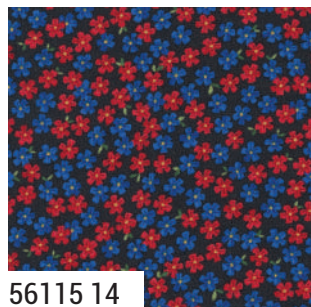

Red, White and Bloom Deb Strain

56111 11*

56117 11*

56112 22*

56113 12*

56115 12

56111 12*

56117 12*

56110 12*

56116 12*

56113 14*

56116 14*

56117 14

56115 14

56110 14*

Red, White and Bloom Deb Strain

AB

JR

LC

MC

PP

JANUARY DELIVERY

•26 Prints •100% Premium Cotton

ABs include 24 skus plus one panel 56118-11 cut 24" x 44". JRs, LCs, MCs & PPs include 24 skus with two each of 56110 - 56116 & 56117-11 & 13.