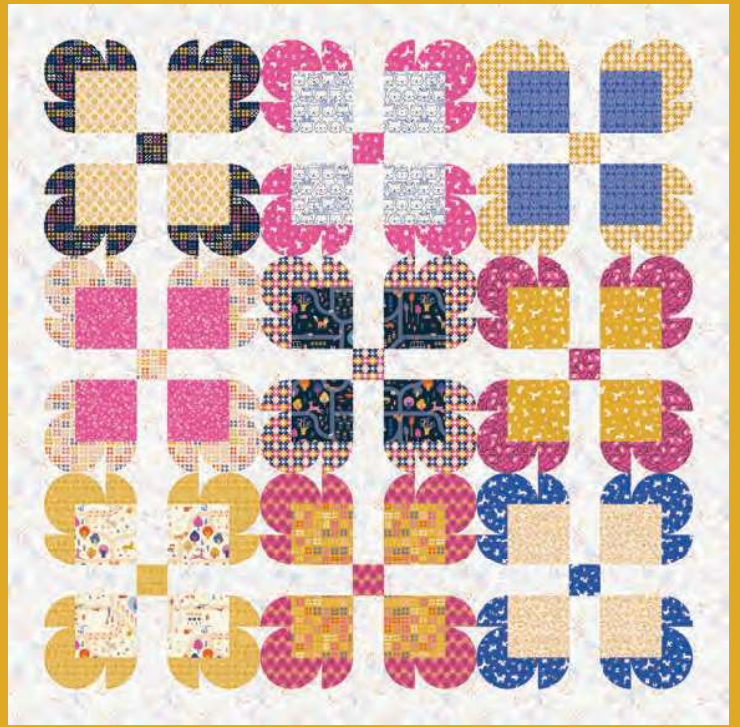

60" x 60"

HCD 019 Holly Clarke Design | Teddy Bear Paw

70" x 70"