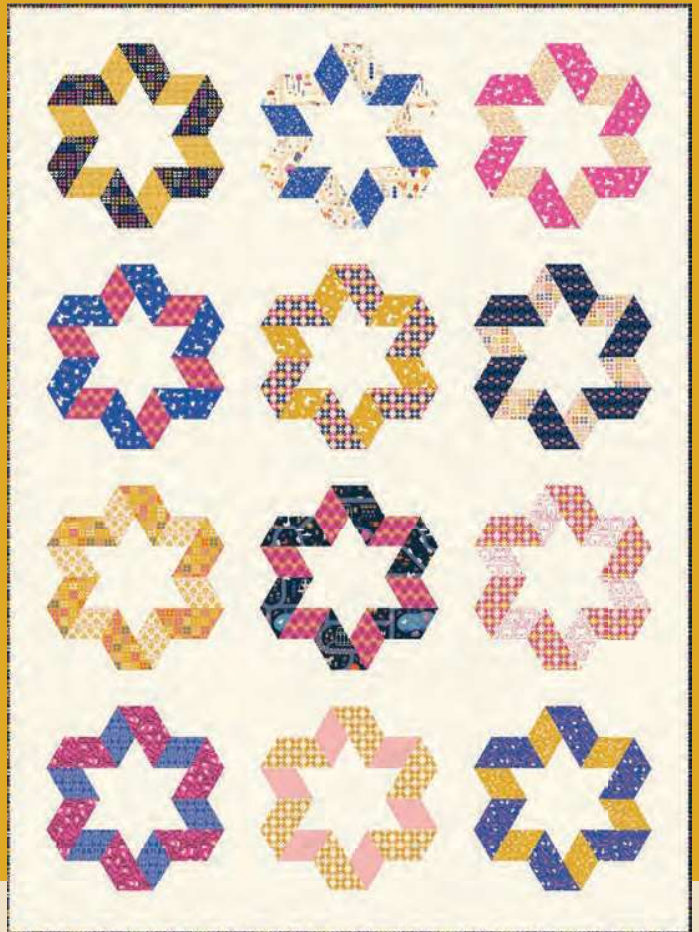

SMA 106 Sew Mariana | Polaris

66" x 91"