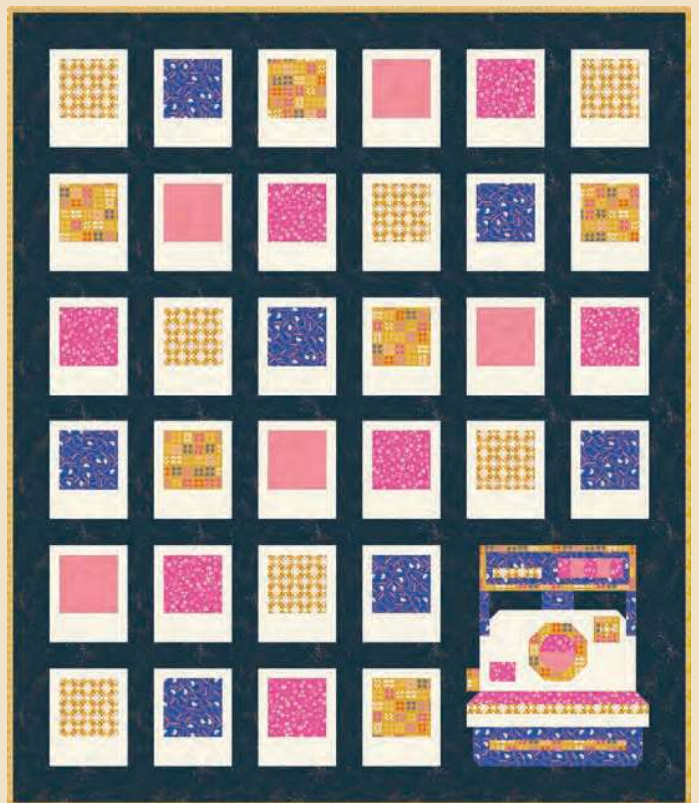

CKQ 2410
63" x 72"

Copper Kettle Quilts
Waveform

CKQ 2409
64" x 80"

Copper Kettle Quilts
Jelly Squares

SMA 106 Sew Mariana | Polaris

66" x 91"

PPP 41 Pen + Paper Patterns | Snap Happy

52½" x 61½"