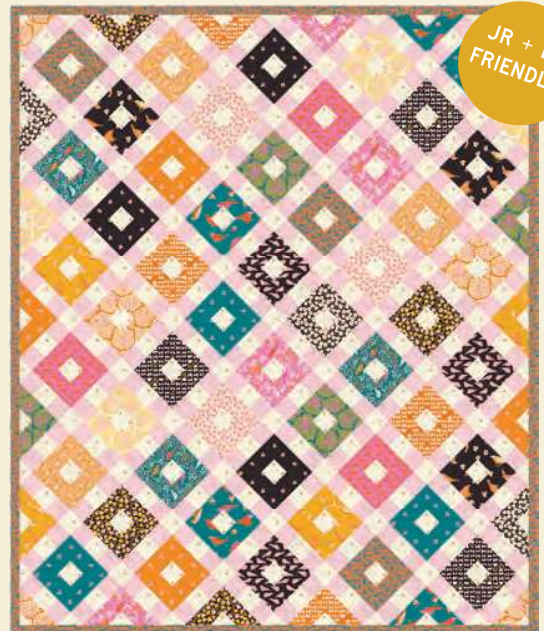

EARTH RS5027 26M
CAYENNE RS5027 64M

STORYTIME RS5027 129
SUNSHINE RS5027 71M

CQ 015 54" x 64"
Crinkly Quilts | Helix Nebula

CQ 015 Crinkly Quilts | Stash-N-Dash 63" x 72"

PAD 018 Patch and Dot | Churn Dots 65" x 65"