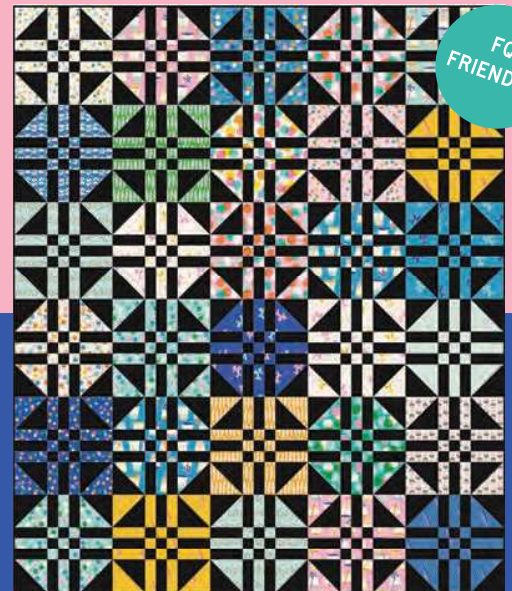

CKQ 2408
67½" x 81"

Copper Kettle Quilts
The Dobbin Quilt