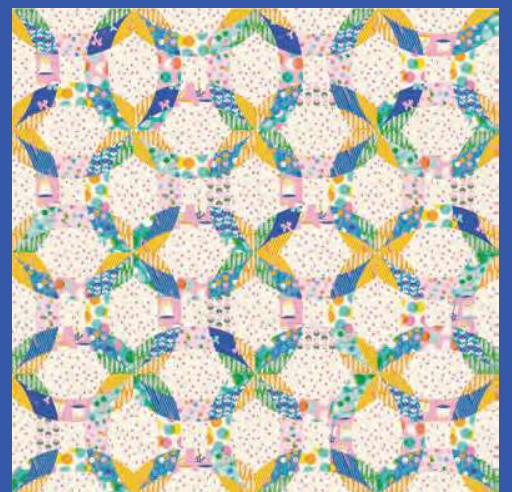

Kitchen Table Quilting
The Greta Quilt

CKQ 2408
67½" x 81"

Copper Kettle Quilts
The Dobbin Quilt

MM 028 Modernly Morgan | Hello 62½" x 70½"

CQ 013
56" x 56"

Crinkly Quilts
Dynamite Rings

LSM 116 Love Sew Modern | Sweet Pop