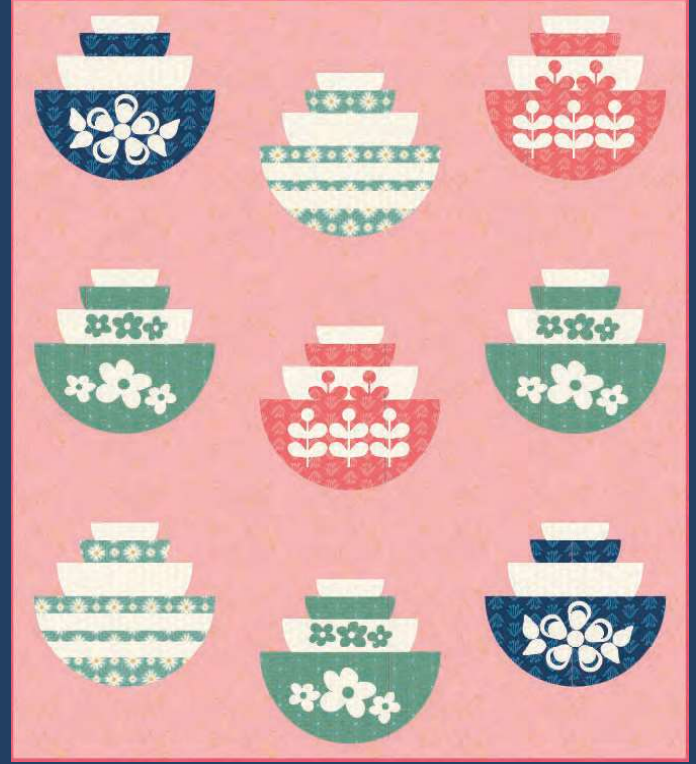

SMQ 103 Sew Simply Meg | Farnsworth Quilt 58" x 69"

FQ FRIENDLY!

KTQ 181
64" x 72"

Kitchen Table Quilting
The Molly Quilt

PHM 110
75" x 75"

Penelope Handmade
Lottie

PHM 123 Penelope Handmade | Hester

70" x 70"