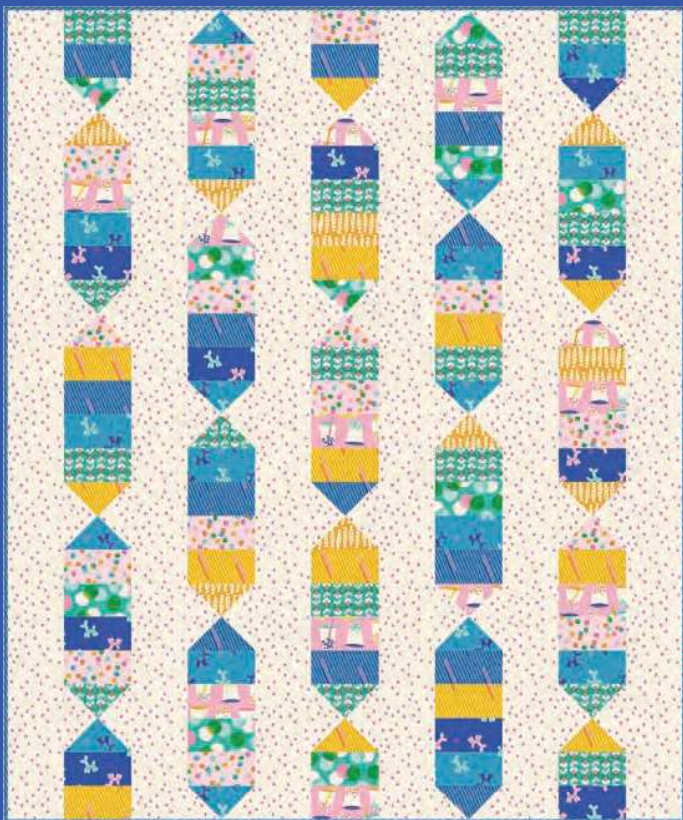

53" x 74¼"

KTQ 179

Kitchen Table Quilting | The Kristen Quilt

73" x 94"

charm pack friendly!

MMD 1059 Meadow Mist Designs | Candy Stripes

60½" x 72½"

RS1082 11*
SUP ANIMALS | SHELL