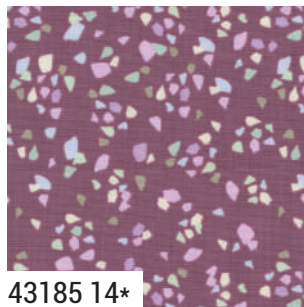

43181 14*

43182 14

43185 14*