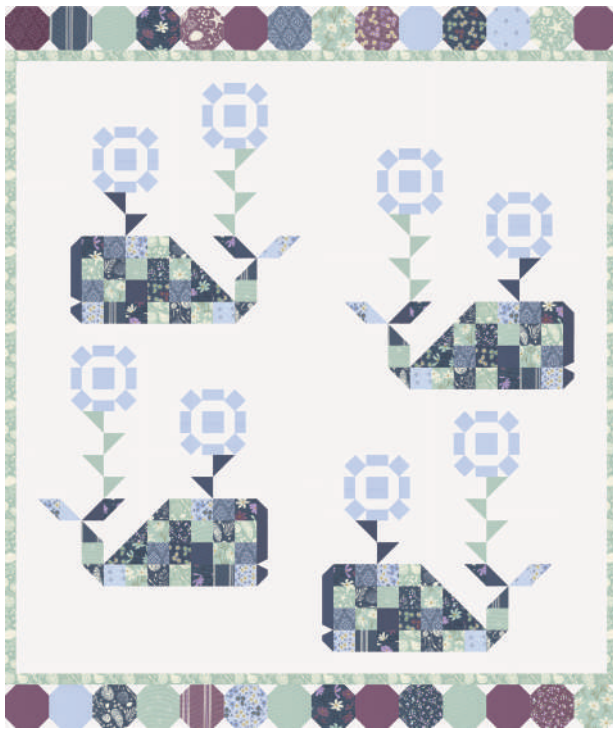

AB

JR

LC

MC

PP

JANUARY DELIVERY

•31 Prints •100% Premium Cotton

AB includes all 31 skus plus one panel 43187 11 24" x 44". JRs, LCs, MCs & PPs include 30 skus with two each of 43180-11 - 18, 43181-11 & 13 and 43183, no panels.

SFR 0027 Coastal Cottage
Quilt 61" x 66" and Pillow 36" x 16"

SFR 0028 Calm Seas 58" x 66"

SFR 0029 Whale Watch
56" x 66" LC Friendly

SFR 0030 Growing Sunshine
60" x 78" AB Friendly