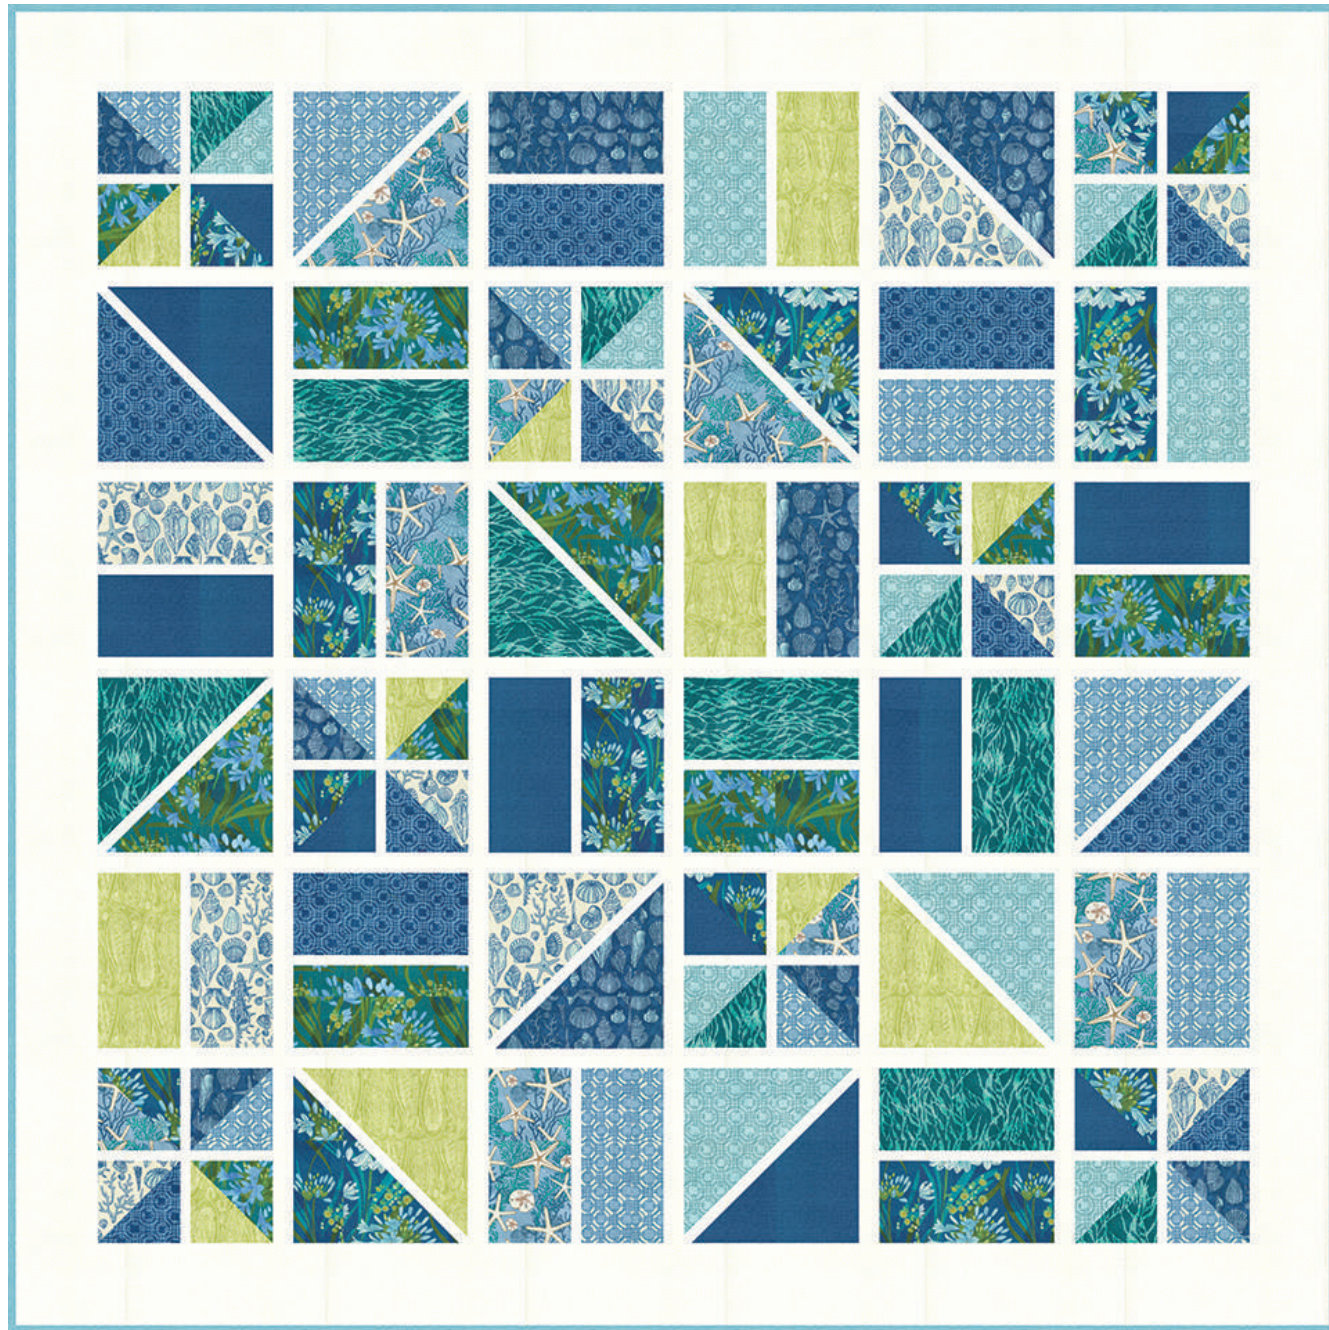

Light Version

Dark Version

Light/Large Version  
64 1/2" x 66 1/2"

Yardage Requirements	1 Quilt	10 Quilts
 <b>48770LC</b> 	Blocks <b>1 LC</b>	10 LCs
 <b>48775 11</b> 	Background <b>3 1/3 yds</b>	33 1/3 yds
 <b>48771 11</b> 	Backing <b>4 1/4 yds</b>	42 1/2 yds
 <b>48626 212</b> 	Binding <b>2/3 yd</b>	6 2/3 yds

Dark/Large Version  
64 1/2" x 66 1/2"

Yardage Requirements	1 Quilt	10 Quilts
 <b>48770LC</b> 	Blocks <b>1 LC</b>	10 LCs
 <b>48626 209</b> 	Background <b>3 1/3 yds</b>	33 1/3 yds
 <b>48771 16</b> 	Backing <b>4 1/4 yds</b>	42 1/2 yds
 <b>48626 213</b> 	Binding <b>2/3 yd</b>	6 2/3 yds

Light/Small Version  
32 1/2" x 33 1/2"

Yardage Requirements	1 Quilt	10 Quilts
 <b>48770PP</b> 	Blocks <b>1 PP</b>	10 PPs
 <b>48775 11</b> 	Background <b>1 1/4 yds</b>	12 1/2 yds
 <b>48771 11</b> 	Backing <b>1 1/4 yds</b>	12 1/2 yds
 <b>48626 212</b> 	Binding <b>3/8 yd</b>	3 3/4 yds

Dark/Small Version  
32 1/2" x 33 1/2"

Yardage Requirements	1 Quilt	10 Quilts
 <b>48770PP</b> 	Blocks <b>1 PP</b>	10 PPs
 <b>48626 209</b> 	Background <b>1 1/4 yds</b>	12 1/2 yds
 <b>48771 16</b> 	Backing <b>1 1/4 yds</b>	12 1/2 yds
 <b>48626 213</b> 	Binding <b>3/8 yd</b>	3 3/4 yds