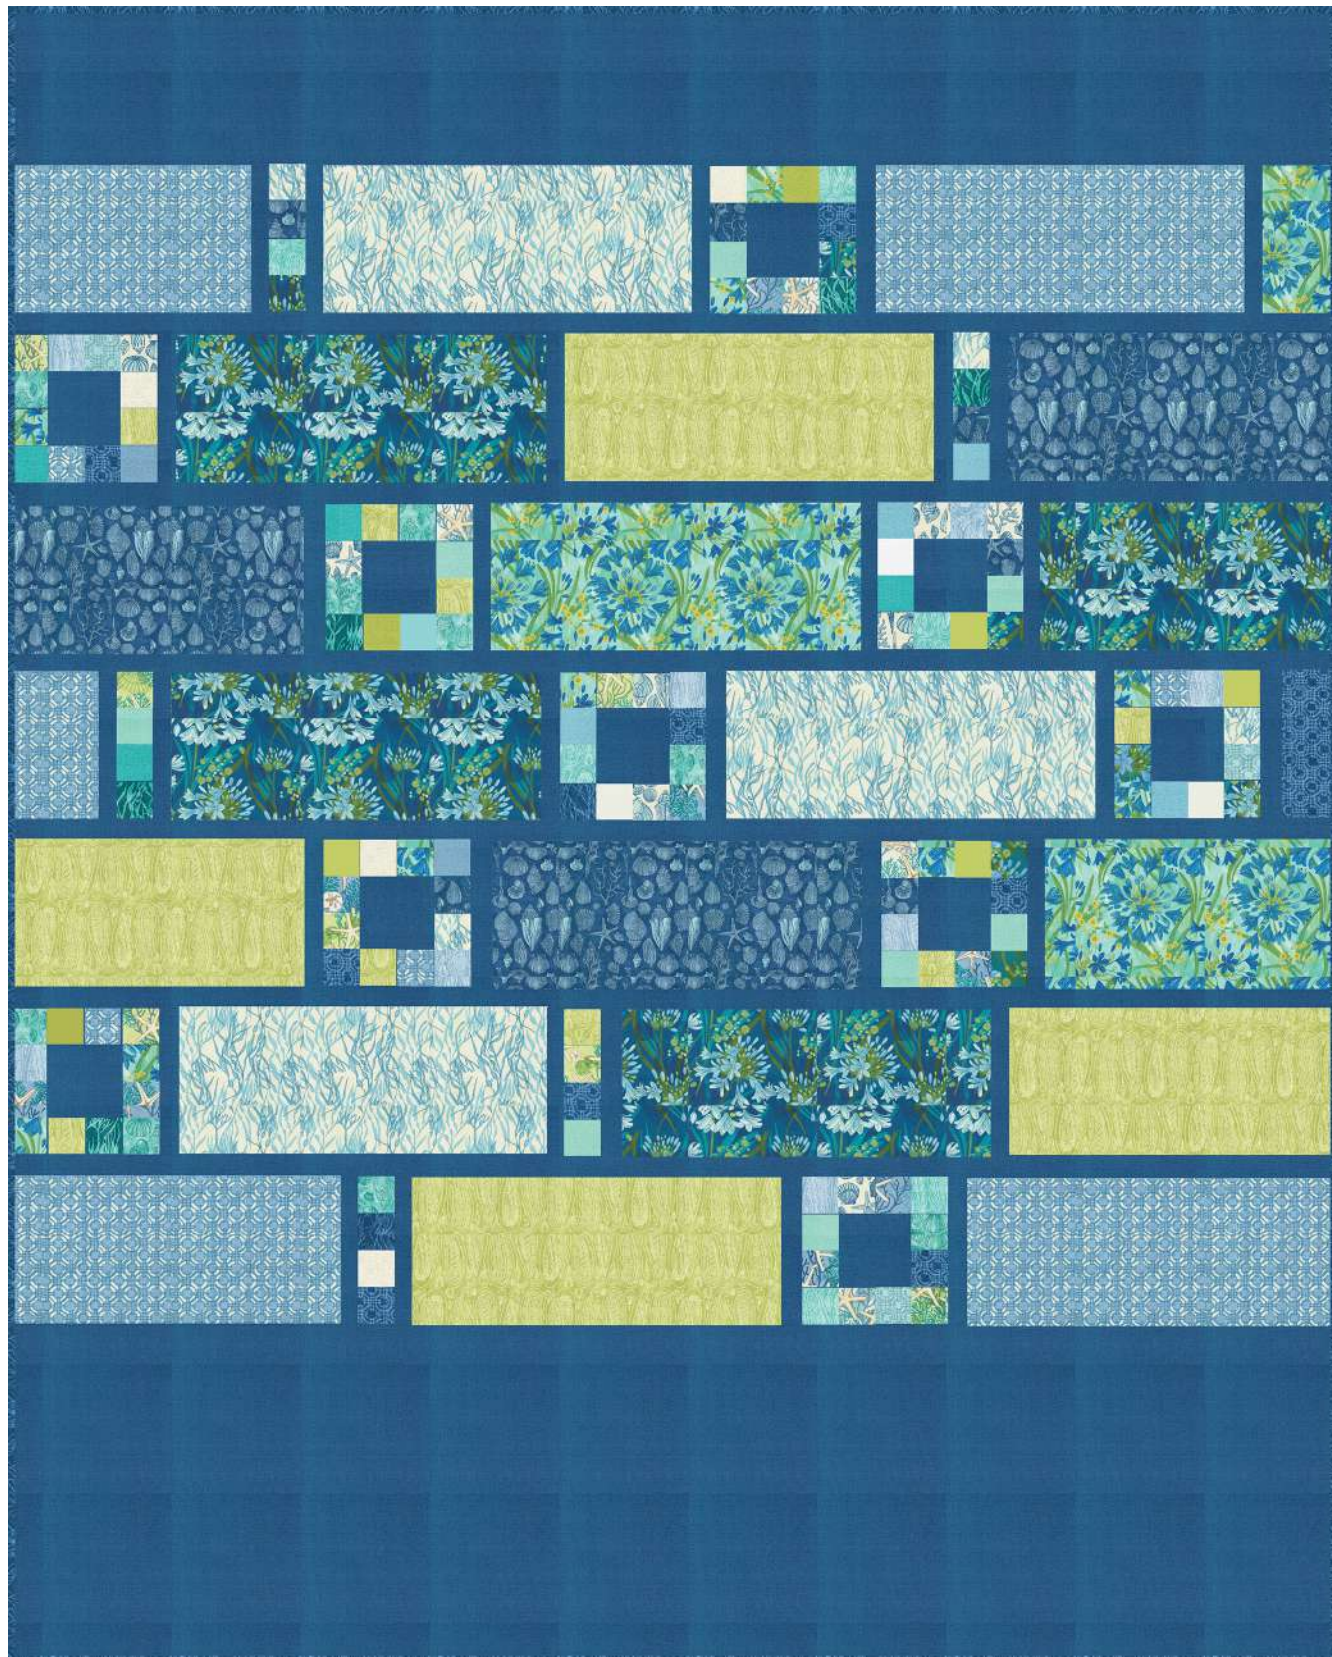

Coastal Blue/Lap Version
54" x 60"

Coastal Blue/Twin Version
72" x 90"

Yardage Requirements   **1 Quilt**   10 Quilts

	48770PP	Blocks	
	48770 14	Blocks	
	48770 19	Blocks	
	48772 24	Blocks	
	48773 11	Blocks	
	48774 14	Blocks	
	48775 16	Blocks	
	48626 209	Background	
	48771 16	Backing	
	48773 14	Binding	
		1 PP	10 PPss
		1/2 yd	5 yds
		1/2 yd	5 yds
		1/2 yd	5 yds
		1/2 yd	5 yds
		1/2 yd	5 yds
		1 1/3 yds	13 1/3 yds
		3 7/8 yds	38 3/4 yds
		5/8 yd	6 1/4 yds

Yardage Requirements   **1 Quilt**   10 Quilts

	48770PP	Blocks	
	48770 14	Blocks	
	48770 19	Blocks	
	48772 24	Blocks	
	48773 11	Blocks	
	48774 14	Blocks	
	48775 16	Blocks	
	48626 209	Background	
	48771 16	Backing	
	48773 14	Binding	
		1 PP	10 PPss
		5/8 yd	6 1/4 yds
		1/3 yd	3 1/3 yds
		5/8 yd	6 1/4 yds
		5/8 yd	6 1/4 yds
		5/8 yd	6 1/4 yds
		2 3/4 yds	27 1/2 yds
		5 1/2 yds	55 yds
		3/4 yd	7 1/2 yds

Coastal Blue/Twin Version