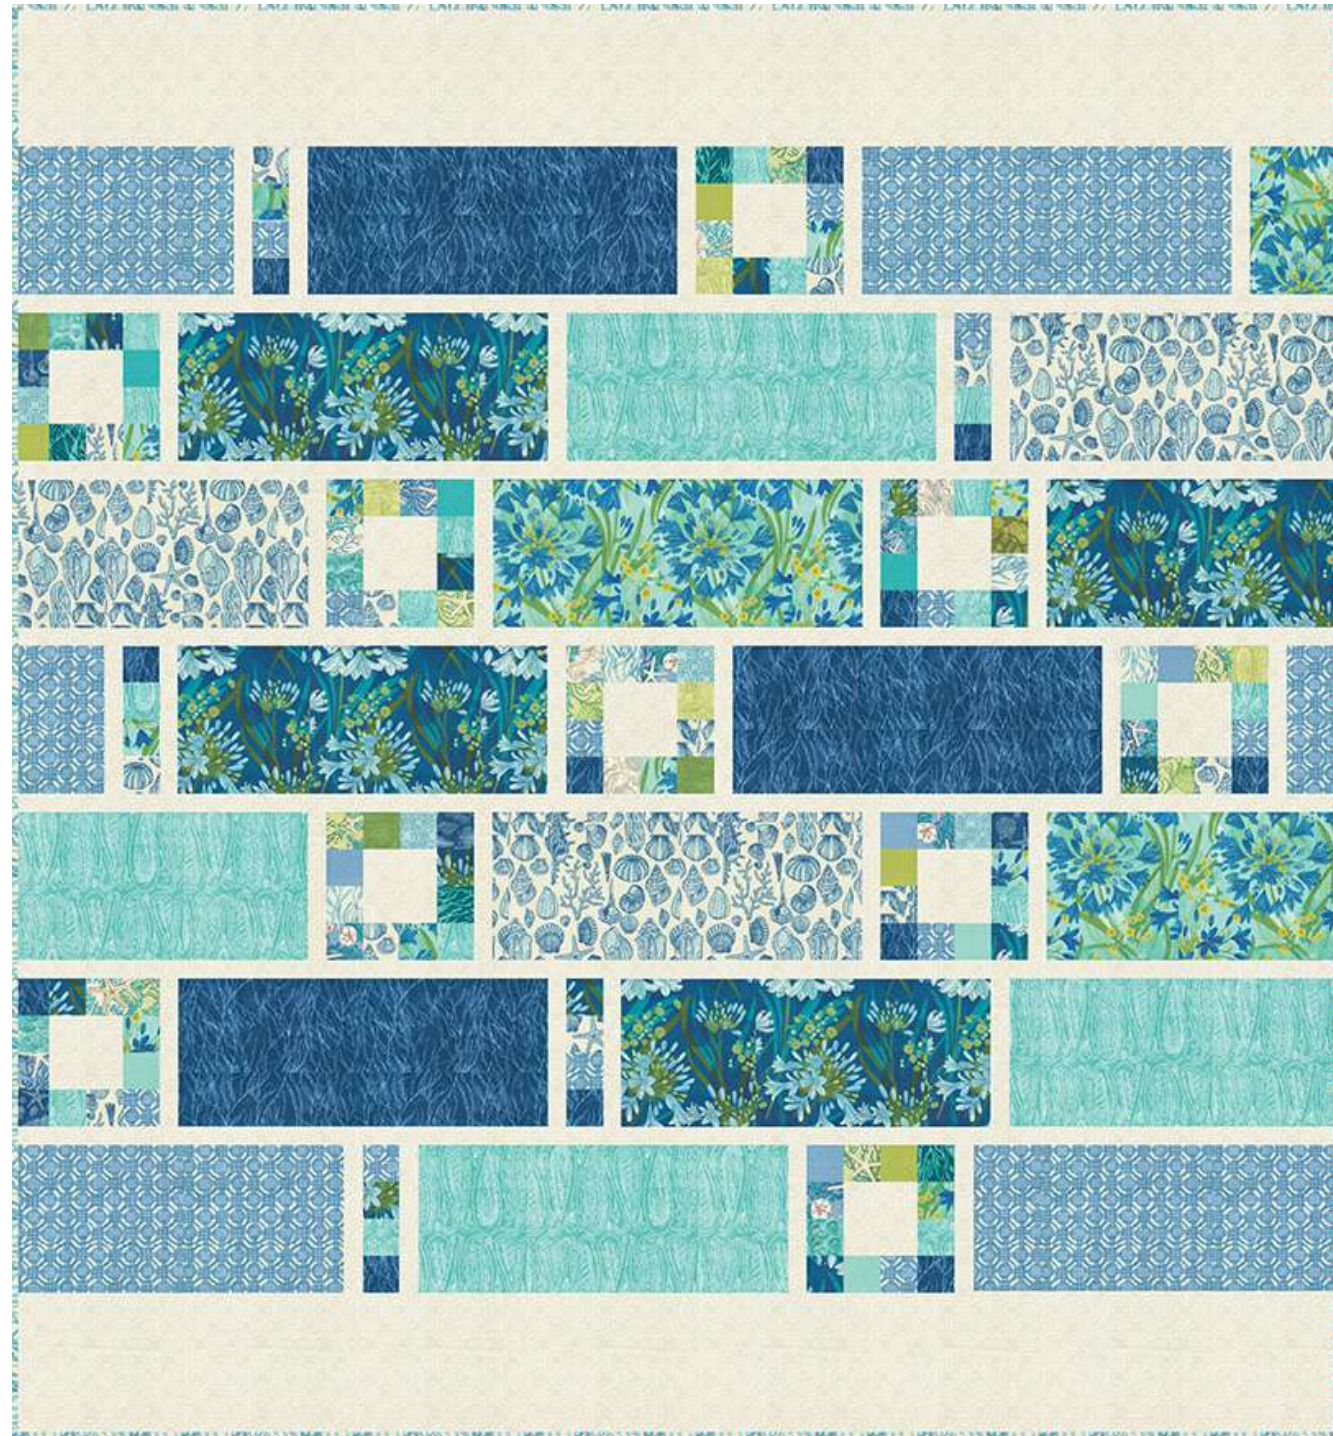

Cream/Lap Version

Cream/Lap Version
54" x 60"

Yardage Requirements   **1 Quilt**   10 Quilts

	48770PP	Blocks	
		1 PP	10 PPs
	48770 14	Blocks	
		1/2 yd	5 yds
	48770 19	Blocks	
		1/2 yd	5 yds
	48772 21	Blocks	
		1/2 yd	5 yds
	48773 14	Blocks	
		1/2 yd	5 yds
	48774 11	Blocks	
		1/2 yd	5 yds
	48775 16	Blocks	
		1/2 yd	5 yds
	48775 11	Background	
		1 1/3 yds	13 1/3 yds
	48771 25	Backing	
		3 7/8 yds	38 3/4 yds
	48773 11	Binding	
		5/8 yd	6 1/4 yds

Cream/Twin Version
72" x 90"

Yardage Requirements   **1 Quilt**   10 Quilts

	48770PP	Blocks	
		1 PP	10 PPs
	48770 14	Blocks	
		5/8 yd	6 1/4 yds
	48770 19	Blocks	
		1/3 yd	3 1/3 yds
	48772 21	Blocks	
		5/8 yd	6 1/4 yds
	48773 14	Blocks	
		5/8 yd	6 1/4 yds
	48774 11	Blocks	
		5/8 yd	6 1/4 yds
	48775 16	Blocks	
		5/8 yd	6 1/4 yds
	48775 11	Background	
		2 3/4 yds	27 1/2 yds
	48771 25	Backing	
		5 1/2 yds	55 yds
	48773 11	Binding	
		3/4 yd	7 1/2 yds