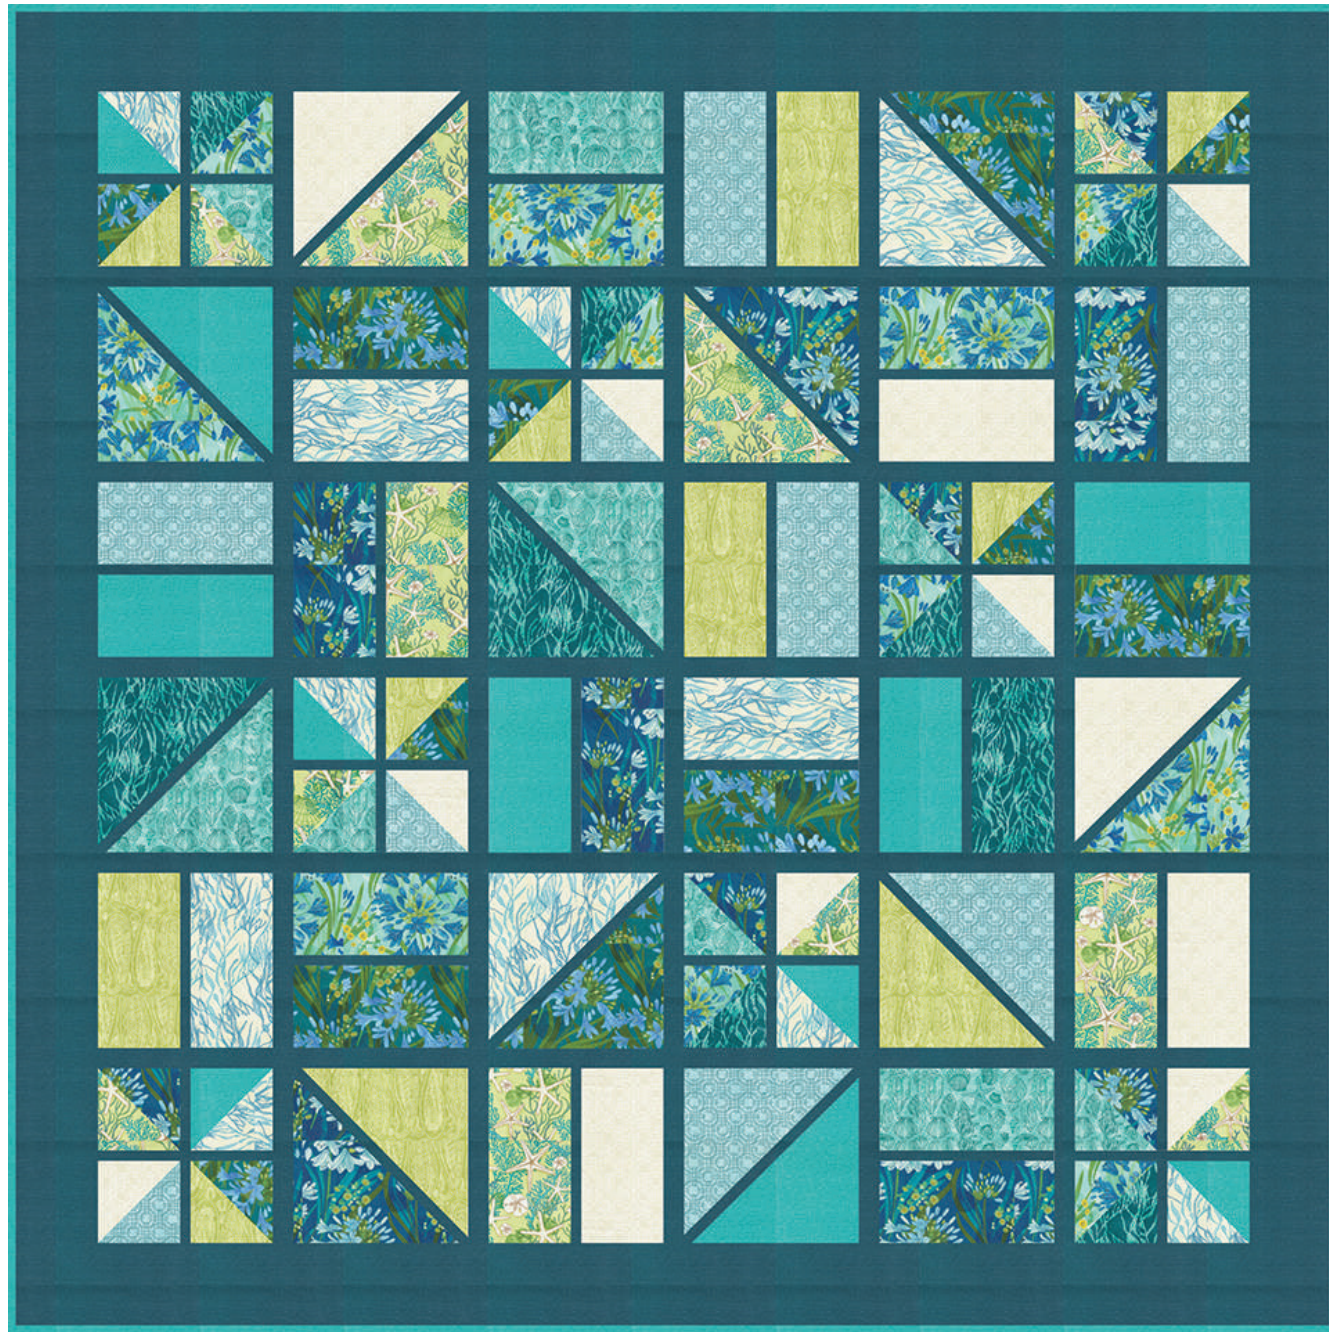

Backslash, Lagoon/Lap Version

Backslash by Robin Pickens
RPQP BS132 • Multiple Sizes • Retail

Backslash, Lagoon/Lap Version
64 1/2" x 64 1/2"

Yardage Requirements   **1 Quilt**   10 Quilts

	48770 14 7 52106 80039 7	Blocks 1/3 yd	3 1/3 yds
	48770 19 7 52106 80040 3	Blocks 1/3 yd	3 1/3 yds
	48770 23 7 52106 80041 0	Blocks 1/3 yd	3 1/3 yds
	48771 25 7 52106 80044 1	Blocks 1/3 yd	3 1/3 yds
	48772 24 7 52106 80048 9	Blocks 1/3 yd	3 1/3 yds
	48773 11 7 52106 80049 6	Blocks 1/3 yd	3 1/3 yds
	48773 23 7 52106 80052 6	Blocks 1/3 yd	3 1/3 yds
	48774 21 7 52106 80055 7	Blocks 1/3 yd	3 1/3 yds
	48775 11 7 52106 80056 4	Blocks 1/3 yd	3 1/3 yds
	48775 18 7 52106 80059 5	Blocks 1/3 yd	3 1/3 yds
	48626 213 7 52106 80065 6	Blocks 1/3 yd	3 1/3 yds

	48626 199 7 52106 62944 8	Background 2 1/4 yds	22 1/2 yds
	48774 21 7 52106 80055 7	Backing 4 1/8 yds	41 1/4 yds
	48626 213 7 52106 80065 6	Binding 5/8 yd	6 1/4 yds

Additional sizes available