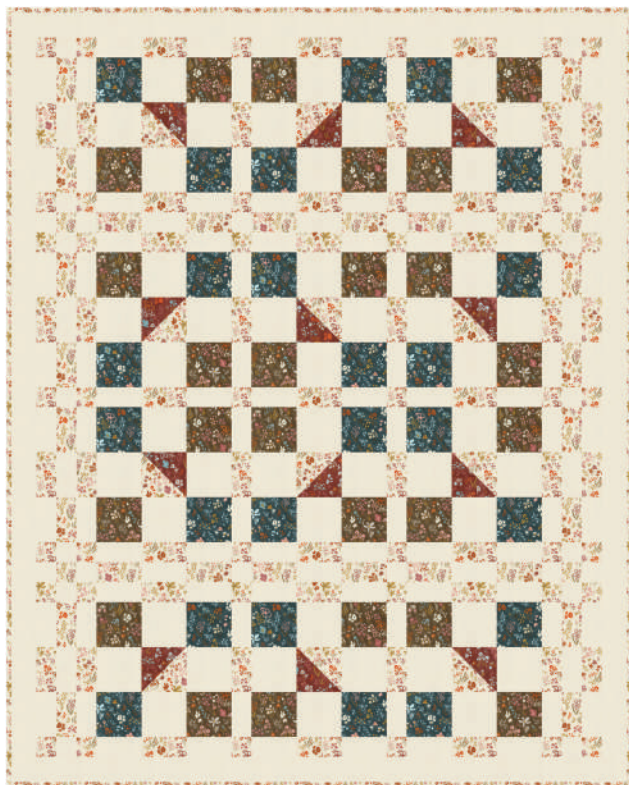

ABs include all 34 skus plus one panel 45619-11 cut 24" x 44". F8 includes 33 skus, no panels.

JRs, LCs, MCs & PPs include 32 skus with two each of 45610 & 45612, no panels.

45618 11
Panel Size: 36" x 44"

45619 11
Panel Size: 24" x 44". Block Size: 11" x 13"

projects

THINGS
Above

Fancy That
DESIGN HOUSE
BY STEPHANIE
SLIWINSKI
Co

KIT
45610

MWP 214 Firm Foundation 68" x 88"

FTD 236 Hope And Future 65" x 75"

FTD 235 Things Above Pillow Bundle 22" x 22" AB Friendly