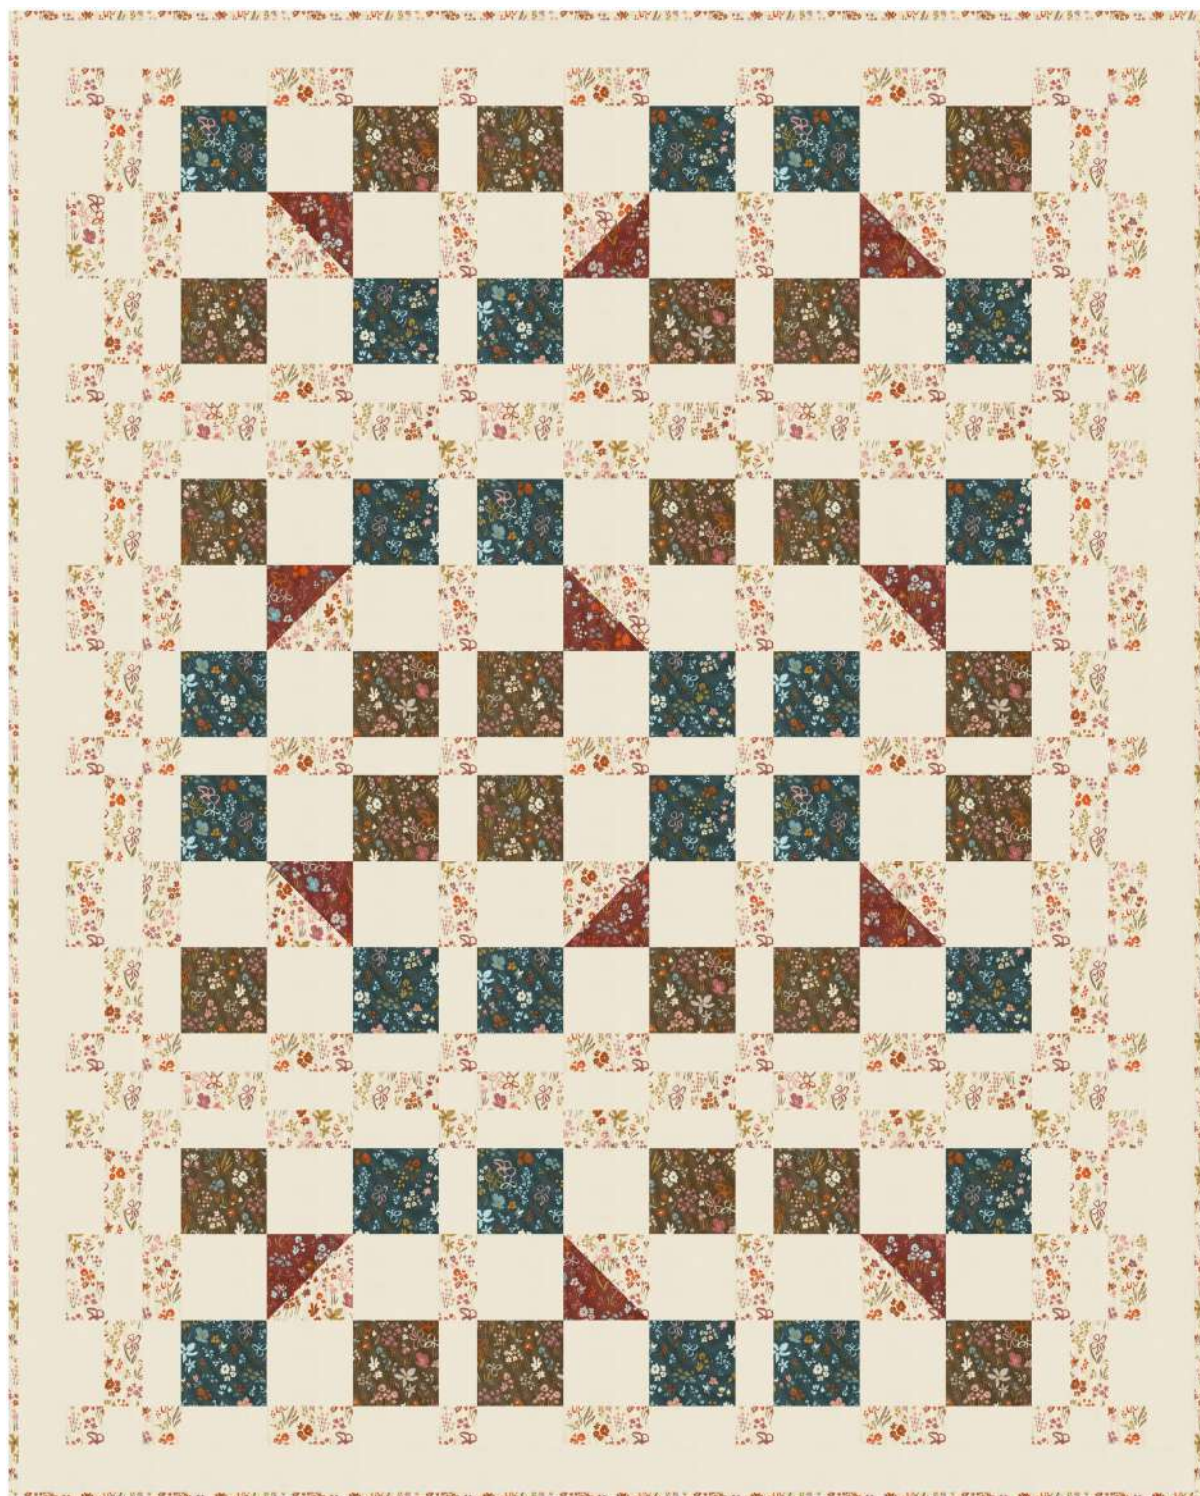

Background

**2 1/4 yds**

22 1/2 yds

**45614 25**

Backing

**4 1/2 yds**

45 yds

**45613 11**

Blocks, backing

3/4 yd 7 1/2 yds

9900 281

Background

1 5/8 yds 16 1/4 yds

Things Above Pillow Bundle

by Fancy That Design House  
FTD 235 • 22" x 22" Each • Retail

**Yardage Requirements**