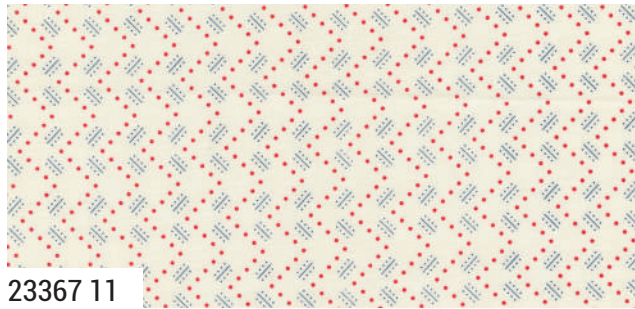

DECEMBER DELIVERY
moda

TIME AND AGAIN

Linzee Kull McCray @seamswrite

23361 11

23366 21

23367 21

23362 11

23367 11

23364 11

23360 12

23364 12

23367 12

23362 12

23365 12

9900 182 PORCELAIN

9900 326 POOLSIDE