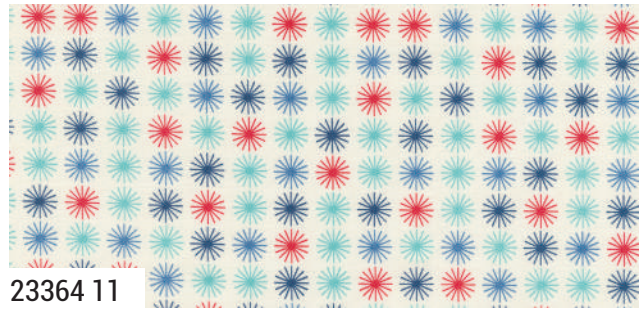

DECEMBER DELIVERY
moda

TIME AND AGAIN

Linzee Kull McCray @seamswrite

23361 11

23366 21

23367 21

23362 11

23367 11

23364 11

23360 12

23364 12

23367 12

23362 12

23365 12

9900 182 PORCELAIN

9900 326 POOLSIDE

Bella Solid Coordinates

moda

DECEMBER DELIVERY

TIME AND AGAIN

Linzee Kull McCray @seamswrite

23365 17

23366 17

23362 17