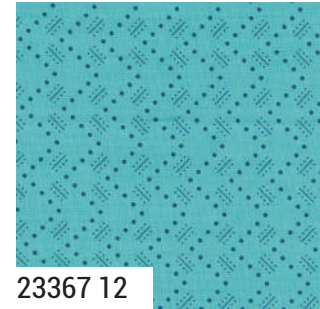

DECEMBER DELIVERY
moda

TIME AND AGAIN

Linzee Kull McCray @seamswrite

23361 11

23366 21

23367 21

23362 11

23367 11

23364 11

23360 12

23364 12

23367 12

23362 12

23365 12

9900 182 PORCELAIN

9900 326 POOLSIDE

Bella Solid Coordinates

moda

DECEMBER DELIVERY

TIME AND AGAIN

Linzee Kull McCray @seamswrite

23365 17

23366 17

23362 17