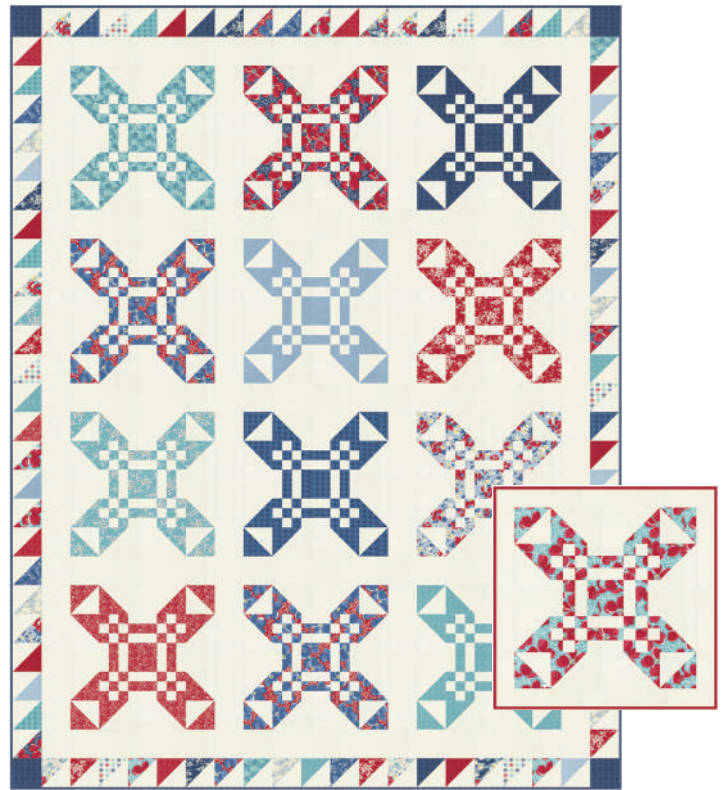

LC

MC

PP

DECEMBER DELIVERY

•25 Prints •100% Premium Cotton
ABs include all 25 skus. JRs, LCs, MCs & PPs include 25 skus with two each of 23360 - 23364, 23366-13 & 17.

20488 123 BETTY'S RED

20488 207 GLACIER

20488 236 NAUTICAL BLUE

Bella Solid Coordinates

SS 501 Nora 60" x 80"
by Splendid Speck

CSQ 118 City Park Pool 48" x 60" LC Friendly
by Clark Street Quilts

CSQ 119 Josh's Jumping Jacks
Quilt 63" x 81" AB Friendly & Pillow 18" x 18"
by Clark Street Quilts