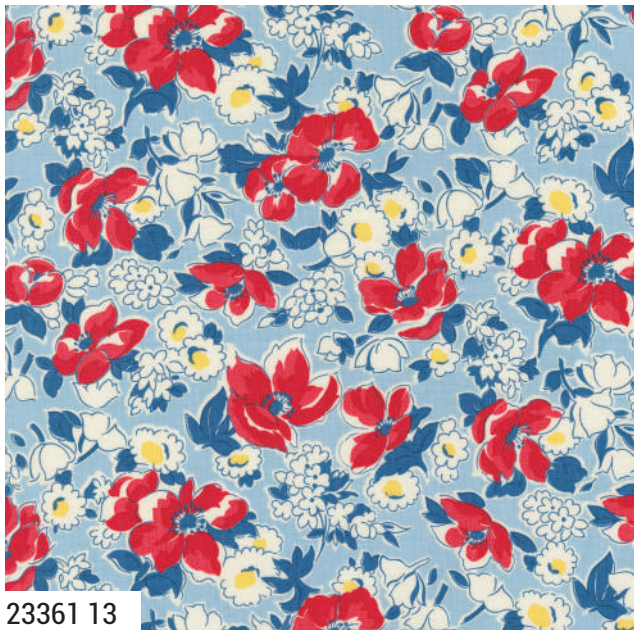

Bella Solid Coordinates

moda

DECEMBER DELIVERY

TIME AND AGAIN

Linzee Kull McCray @seamswrite

23365 17

23366 17

23362 17

23367 17

23361 13

23360 17

23367 13

23366 13

23365 14

23364 14

23361 15